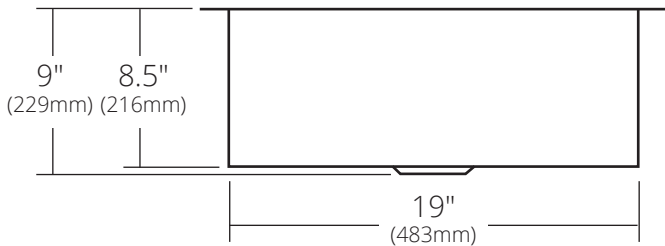

SPECIFICATIONS

**COCINA 21**

Cocina Series

TOP VIEW

FRONT VIEW

- CPK278 Antique
- CPK578 Brushed Nickel
- CPK478 Polished Copper
- CPK878 Polished Nickel

**PRODUCT DETAILS**

- 21.5" x 16" x 9" OD (546mm x 406mm x 229mm)
- 19" x 13.5" x 8.5" ID (483mm x 343mm x 216mm)
- Hand hammered 16 gauge recycled copper
- 3.5" (89mm) drain opening

**INSTALLATION**

- Undermount

**COORDINATING PRODUCTS**

- Drains: DR320 or DR340
- Bottom Grid: GRD1813
- MetalProtect® for polished finishes

**STANDARDS COMPLIANCE**

- UPC/cUPC compliant

**IMPORTANT**

Due to the handcrafted nature of this product, it will vary in finish, texture, hammering, and other details. Dimensions may vary up to ¼" (6mm). We strongly recommend waiting for the actual product before making any installation cuts.