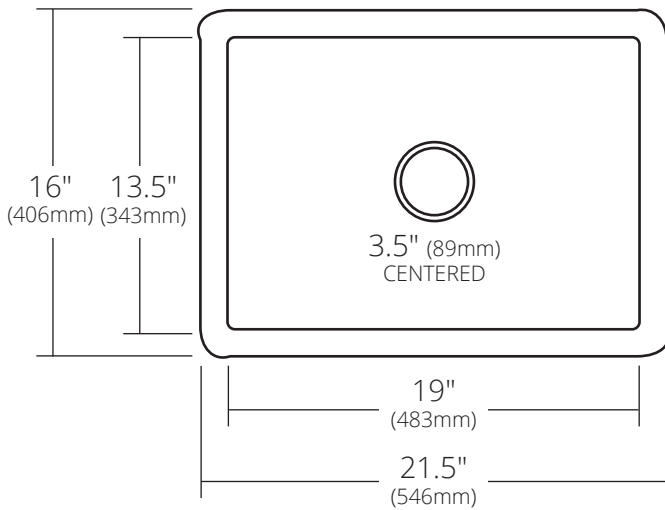

SPECIFICATIONS

**COCINA 21**

Cocina Series

TOP VIEW

FRONT VIEW

- CPK278 Antique
- CPK578 Brushed Nickel
- CPK478 Polished Copper
- CPK878 Polished Nickel

**PRODUCT DETAILS**

- 21.5" x 16" x 9" OD (546mm x 406mm x 229mm)
- 19" x 13.5" x 8.5" ID (483mm x 343mm x 216mm)
- Hand hammered 16 gauge recycled copper
- 3.5" (89mm) drain opening

**INSTALLATION**

- Undermount

**COORDINATING PRODUCTS**

- Drains: DR320 or DR340
- Bottom Grid: GRD1813
- MetalProtect® for polished finishes

**STANDARDS COMPLIANCE**

- UPC/cUPC compliant

**IMPORTANT**

Due to the handcrafted nature of this product, it will vary in finish, texture, hammering, and other details. Dimensions may vary up to ¼" (6mm). We strongly recommend waiting for the actual product before making any installation cuts.