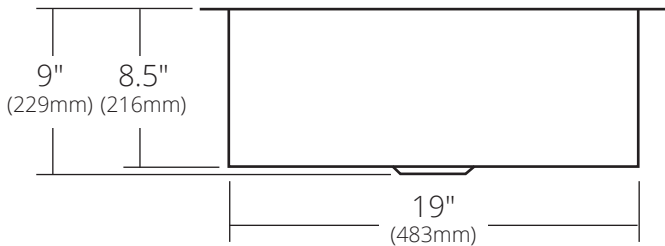

SPECIFICATIONS

**COCINA 21**

Cocina Series

TOP VIEW

FRONT VIEW

- CPK278 Antique
- CPK578 Brushed Nickel
- CPK478 Polished Copper
- CPK878 Polished Nickel

**PRODUCT DETAILS**

- 21.5" x 16" x 9" OD (546mm x 406mm x 229mm)
- 19" x 13.5" x 8.5" ID (483mm x 343mm x 216mm)
- Hand hammered 16 gauge recycled copper
- 3.5" (89mm) drain opening

**INSTALLATION**

- Undermount

**COORDINATING PRODUCTS**

- Drains: DR320 or DR340
- Bottom Grid: GR1813
- MetalProtect® for polished finishes

**STANDARDS COMPLIANCE**

- UPC/cUPC compliant

**IMPORTANT**

Due to the handcrafted nature of this product, it will vary in finish, texture, hammering, and other details. Dimensions may vary up to 1/4" (6mm). We strongly recommend waiting for the actual product before making any installation cuts.