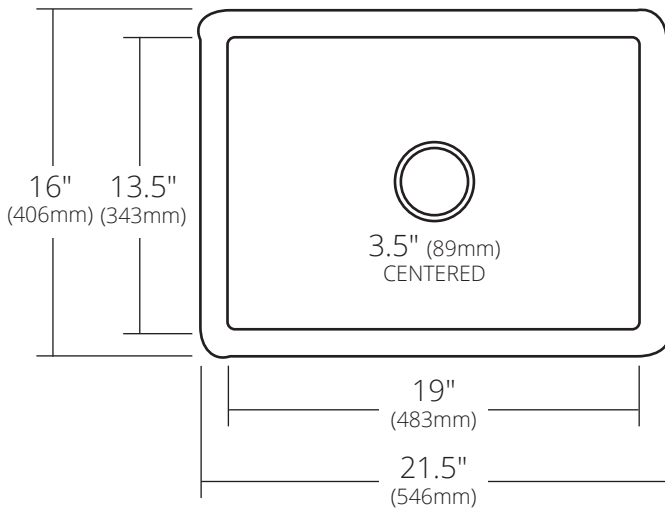

SPECIFICATIONS

**COCINA 21**

Cocina Series

TOP VIEW

FRONT VIEW

- CPK278 Antique
- CPK578 Brushed Nickel
- CPK478 Polished Copper
- CPK878 Polished Nickel

**PRODUCT DETAILS**

- 21.5" x 16" x 9" OD (546mm x 406mm x 229mm)
- 19" x 13.5" x 8.5" ID (483mm x 343mm x 216mm)
- Hand hammered 16 gauge recycled copper
- 3.5" (89mm) drain opening

**INSTALLATION**

- Undermount

**COORDINATING PRODUCTS**

- Drains: DR320 or DR340
- Bottom Grid: GR1813
- MetalProtect® for polished finishes

**STANDARDS COMPLIANCE**

- UPC/cUPC compliant

**IMPORTANT**

Due to the handcrafted nature of this product, it will vary in finish, texture, hammering, and other details. Dimensions may vary up to 1/4" (6mm). We strongly recommend waiting for the actual product before making any installation cuts.