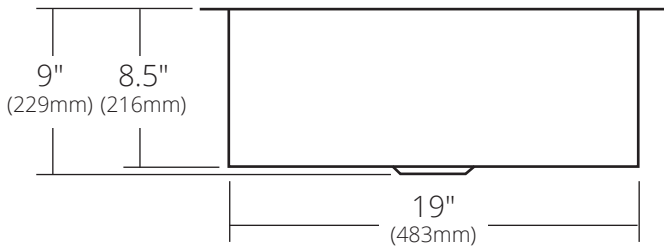

SPECIFICATIONS

**COCINA 21**

Cocina Series

TOP VIEW

FRONT VIEW

CPK278 Antique  
CPK578 Brushed Nickel

**PRODUCT DETAILS**

- 21.5" x 16" x 9" OD (546mm x 406mm x 229mm)
- 19" x 13.5" x 8.5" ID (483mm x 343mm x 216mm)
- Hand hammered 16 gauge recycled copper
- 3.5" (89mm) drain opening

**INSTALLATION**

- Undermount

**COORDINATING PRODUCTS**

- Drains: DR320 or DR340
- Bottom Grid: GR1813
- MetalProtect™

**STANDARDS COMPLIANCE**

- UPC/cUPC compliant

**IMPORTANT**

Due to the handcrafted nature of this product, it will vary in finish, texture, hammering, and other details. Dimensions may vary up to 1/4" (6mm). We strongly recommend waiting for the actual product before making any installation cuts.