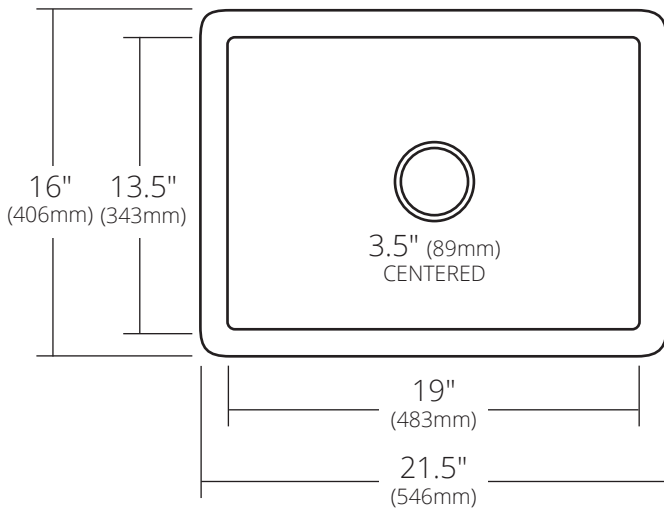

SPECIFICATIONS

**COCINA 21**

Cocina Series

TOP VIEW

FRONT VIEW

CPK278 Antique  
CPK578 Brushed Nickel

**PRODUCT DETAILS**

- 21.5" x 16" x 9" OD (546mm x 406mm x 229mm)
- 19" x 13.5" x 8.5" ID (483mm x 343mm x 216mm)
- Hand hammered 16 gauge recycled copper
- 3.5" (89mm) drain opening

**INSTALLATION**

- Undermount

**COORDINATING PRODUCTS**

- Drains: DR320 or DR340
- Bottom Grid: GR1813
- MetalProtect™

**STANDARDS COMPLIANCE**

- UPC/cUPC compliant

**IMPORTANT**

Due to the handcrafted nature of this product, it will vary in finish, texture, hammering, and other details. Dimensions may vary up to 1/4" (6mm). We strongly recommend waiting for the actual product before making any installation cuts.