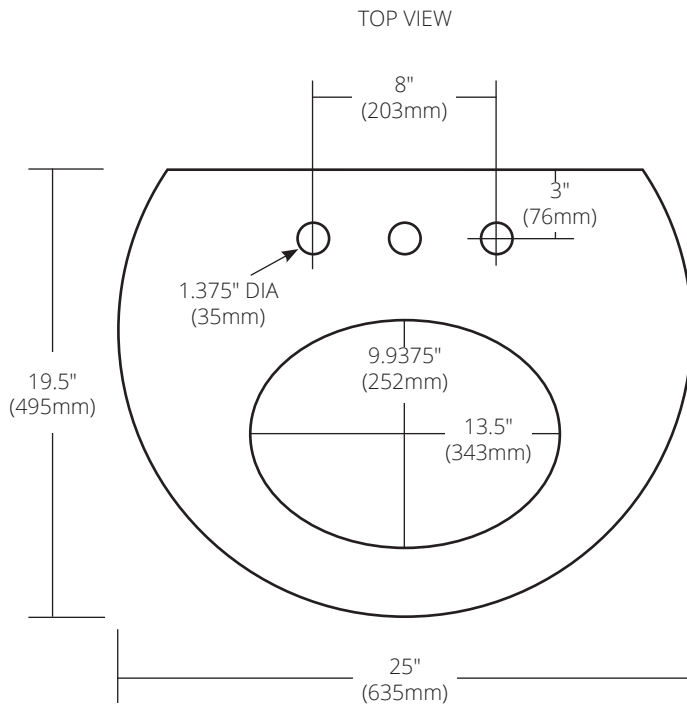

SPECIFICATIONS

CARRARA MARBLE VANITY TOP
BORDEAUX CUTOUT

Bordeaux Vanity Top

25"W x 19.5"D x .75"H (635mm x 495mm x 19mm) VNT20-CB

PRODUCT DETAILS

- Lightly polished Italian marble
- Pre-drilled with 8" widespread faucet

COORDINATING PRODUCTS

- Baby Classic sink
- Drains: DR120, DR130 or DR150

IMPORTANT

Due to the handcrafted nature of this product, it will vary in finish, texture, and other details. Dimensions may vary up to ¼" (6mm).