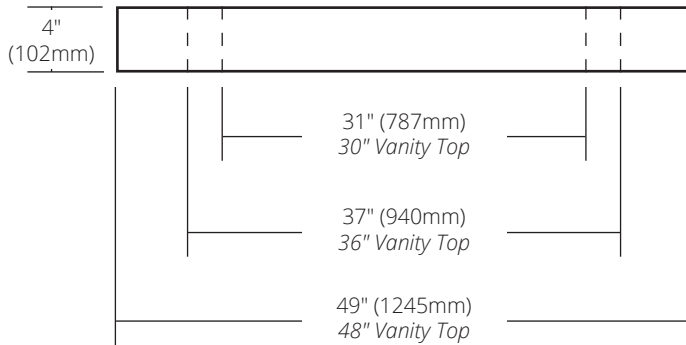

SPECIFICATIONS

**CARRARA BACKSPLASH**

FRONT VIEW

**30" Backsplash**

31"w x 4"h x .75"d (787mm x 102mm x 19mm)

VTB30-CA

**36" Backsplash**

37"w x 4"h x .75"d (940mm x 102mm x 19mm)

VTB36-CA

**48" Backsplash**

49"w x 4"h x .75"d (1245mm x 102mm x 19mm)

VTB48-CA

**PRODUCT DETAILS**

- Lightly polished Italian marble

**COORDINATING PRODUCTS**

- Carrara Marble Vanity Top

**IMPORTANT**

Due to the handcrafted nature of this product, it will vary in finish, texture, and other details. Dimensions may vary up to 1/4" (6mm).