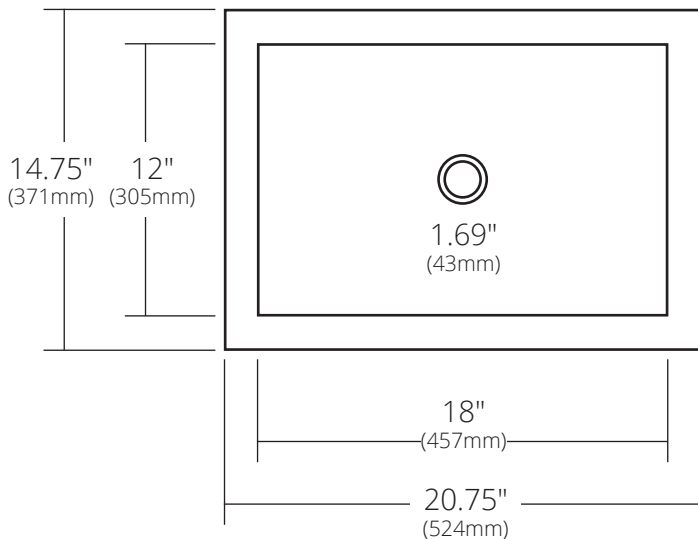

SPECIFICATIONS

CABRILLO

NativeStone® Collection

TOP VIEW

FRONT VIEW

- NSL2014-A Ash
- NSL2014-C Charcoal
- NSL2014-D Sand
- NSL2014-E Earth
- NSL2014-F Forest
- NSL2014-G Sage
- NSL2014-O Ocean
- NSL2014-P Pearl
- NSL2014-S Slate
- NSL2014-T Terracotta

PRODUCT DETAILS

- 20.75" x 14.75" x 5" OD (524mm x 371mm x 127mm)
- 18" x 12" x 4.25" ID (457mm x 305mm x 108mm)
- 1.69" (43mm) drain opening for a 1.5" drain
- Handcrafted from sustainable NativeStone
- Sealed with NativeStone Shield™
- Weight: approx. 15lbs

INSTALLATION

- Undermount

COORDINATING PRODUCTS

- Drains: DR120, DR130 or DR150
- UK1426 Undermount Kit
- Vanity Top Cutout: -R1812 Rectangle 18x12

STANDARDS COMPLIANCE

- UPC/cUPC compliant

IMPORTANT

Do NOT use tape or other adhesives on NativeStone as it may remove the sealer.

Due to the handcrafted nature of this product, it will vary in finish, texture, and other details. Dimensions may vary up to ¼" (6mm). We strongly recommend waiting for the actual product before making any installation cuts.