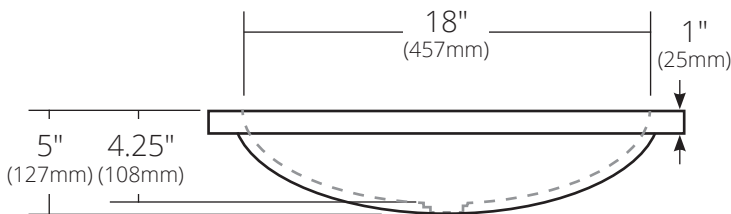

SPECIFICATIONS

CABRILLO

NativeStone® Collection

TOP VIEW

FRONT VIEW

- NSL2014-A Ash
- NSL2014-C Charcoal
- NSL2014-D Sand
- NSL2014-E Earth
- NSL2014-F Forest
- NSL2014-G Sage
- NSL2014-O Ocean
- NSL2014-P Pearl
- NSL2014-S Slate
- NSL2014-T Terracotta

PRODUCT DETAILS

- 20.75" x 14.75" x 5" OD (524mm x 371mm x 127mm)
- 18" x 12" x 4.25" ID (457mm x 305mm x 108mm)
- 1.69" (43mm) drain opening for a 1.5" drain
- Handcrafted from sustainable NativeStone
- Sealed with NativeStone Shield™
- Weight: approx. 15lbs

Due to the handcrafted nature of this product, it will vary in finish, texture, and other details. Dimensions may vary up to ¼" (6mm). We strongly recommend waiting for the actual product before making any installation cuts.