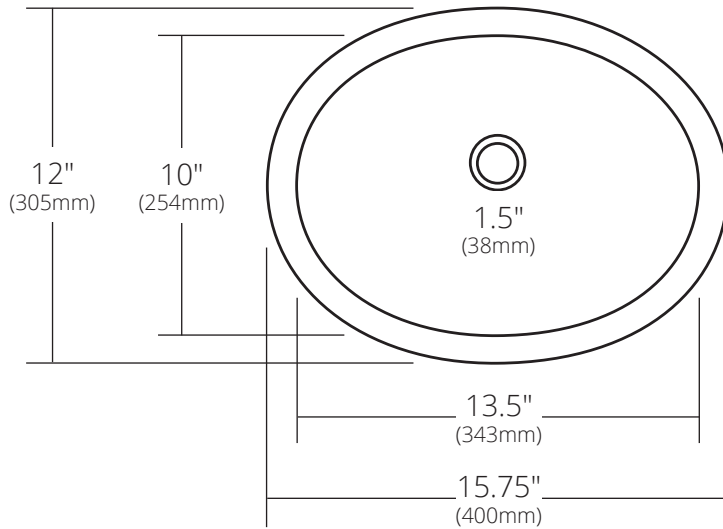

SPECIFICATIONS

**BABY CLASSIC**

TOP VIEW

SIDE VIEW

- CPS238 Antique
- CPS538 Brushed Nickel
- CPS438 Polished Copper
- CPS838 Polished Nickel

**PRODUCT DETAILS**

- 15.75" x 12" x 5" OD (400mm x 305mm x 127mm)
- 13.5" x 10" x 4.5" ID (343mm x 254mm x 114mm)
- Hand hammered 18 gauge recycled copper
- 1.5" (38mm) drain opening

**INSTALLATION**

- Undermount

**COORDINATING PRODUCTS**

- Drains : DR120, DR130, DR150 or DR160
- MetalProtect™

**STANDARDS COMPLIANCE**

- UPC/cUPC compliant
- **ADA**  **COMPLIANT**

**IMPORTANT**

Due to the handcrafted nature of this product, it will vary in finish, texture, hammering, and other details. Dimensions may vary up to 1/4" (6mm). We strongly recommend waiting for the actual product before making any installation cuts.