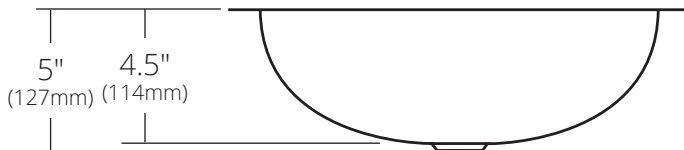

SPECIFICATIONS

**BABY CLASSIC**

TOP VIEW

SIDE VIEW

- CPS238 Antique
- CPS538 Brushed Nickel
- CPS438 Polished Copper
- CPS838 Polished Nickel

**PRODUCT DETAILS**

- 15.75" x 12" x 5" OD (400mm x 305mm x 127mm)
- 13.5" x 10" x 4.5" ID (343mm x 254mm x 114mm)
- Hand hammered 18 gauge recycled copper
- 1.5" (38mm) drain opening

**INSTALLATION**

- Undermount

**COORDINATING PRODUCTS**

- Drains : DR120, DR130, DR150 or DR160
- MetalProtect™

**STANDARDS COMPLIANCE**

- UPC/cUPC compliant
- **ADA**  **COMPLIANT**

**IMPORTANT**

Due to the handcrafted nature of this product, it will vary in finish, texture, hammering, and other details. Dimensions may vary up to 1/4" (6mm). We strongly recommend waiting for the actual product before making any installation cuts.