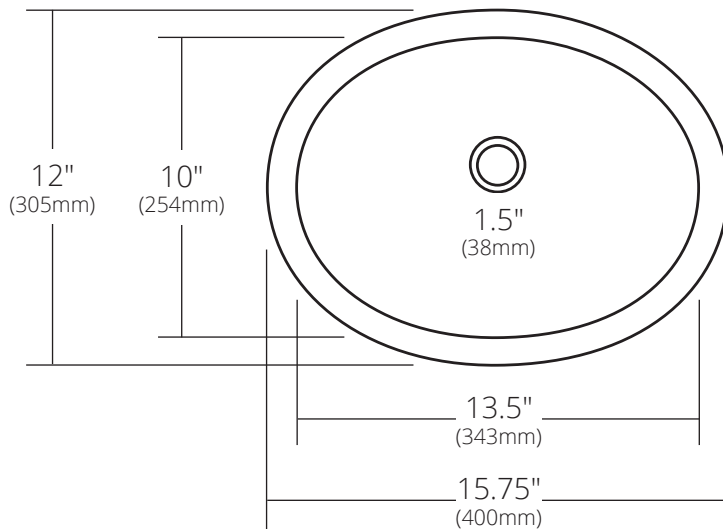

SPECIFICATIONS

BABY CLASSIC

TOP VIEW

SIDE VIEW

- CPS238 Antique
- CPS538 Brushed Nickel
- CPS438 Polished Copper
- CPS838 Polished Nickel

PRODUCT DETAILS

- 15.75" x 12" x 5" OD (400mm x 305mm x 127mm)
- 13.5" x 10" x 4.5" ID (343mm x 254mm x 114mm)
- Hand hammered 18 gauge recycled copper
- 1.5" (38mm) drain opening

INSTALLATION

- Undermount

COORDINATING PRODUCTS

- Drains : DR120, DR130, DR150 or DR160
- MetalProtect™

STANDARDS COMPLIANCE

- UPC/cUPC compliant
- **ADA**  **COMPLIANT**

IMPORTANT

Due to the handcrafted nature of this product, it will vary in finish, texture, hammering, and other details. Dimensions may vary up to 1/4" (6mm). We strongly recommend waiting for the actual product before making any installation cuts.