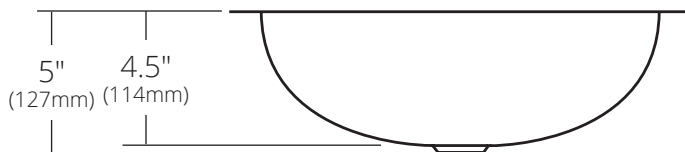

SPECIFICATIONS

BABY CLASSIC

TOP VIEW

SIDE VIEW

- CPS238 Antique
- CPS538 Brushed Nickel
- CPS438 Polished Copper
- CPS838 Polished Nickel

PRODUCT DETAILS

- 15.75" x 12" x 5" OD (400mm x 305mm x 127mm)
- 13.5" x 10" x 4.5" ID (343mm x 254mm x 114mm)
- Hand hammered 18 gauge recycled copper
- 1.5" (38mm) drain opening

INSTALLATION

- Undermount

COORDINATING PRODUCTS

- Drains : DR120, DR130, DR150 or DR160
- MetalProtect™

STANDARDS COMPLIANCE

- UPC/cUPC compliant
- **ADA**  **COMPLIANT**

IMPORTANT

Due to the handcrafted nature of this product, it will vary in finish, texture, hammering, and other details. Dimensions may vary up to 1/4" (6mm). We strongly recommend waiting for the actual product before making any installation cuts.