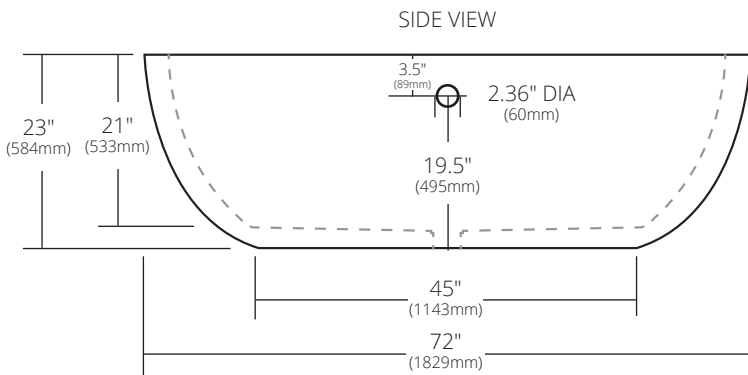

SPECIFICATIONS

72" AVALON

NativeStone® Collection

1. NST7236-A Ash
   - NST7236-C Charcoal
   - NST7236-D Sand
   - NST7236-E Earth
   - NST7236-F Forest*
   - NST7236-G Sage*
   - NST7236-O Ocean*
   - NST7236-P Pearl
   - NST7236-S Slate
   - NST7236-T Terracotta*
2. *Made to Order

PRODUCT DETAILS

- 72" x 36" x 23" OD (1829mm x 914mm x 584mm)
- 2.17" (55mm) drain opening
- 2.36" (60mm) overflow hole
- Capacity: 105 gallons
- Weight: 900lbs
- Handcrafted from sustainable NativeStone
- Sealed with NativeStone Shield™

INSTALLATION

- Freestanding bathtub

COORDINATING PRODUCTS

- Push to Seal Bath Waste & Overflow: DR290
- Sonoma Bathtub Tray

STANDARDS COMPLIANCE

- UPC/cUPC compliant

IMPORTANT

Do NOT use tape or other adhesives on NativeStone as it may remove the sealer.

Due to the handcrafted nature of this product, it will vary in finish, texture, hammering, and other details. Dimensions may vary up to ¼" (6mm). We strongly recommend waiting for the actual product before making any installation cuts.