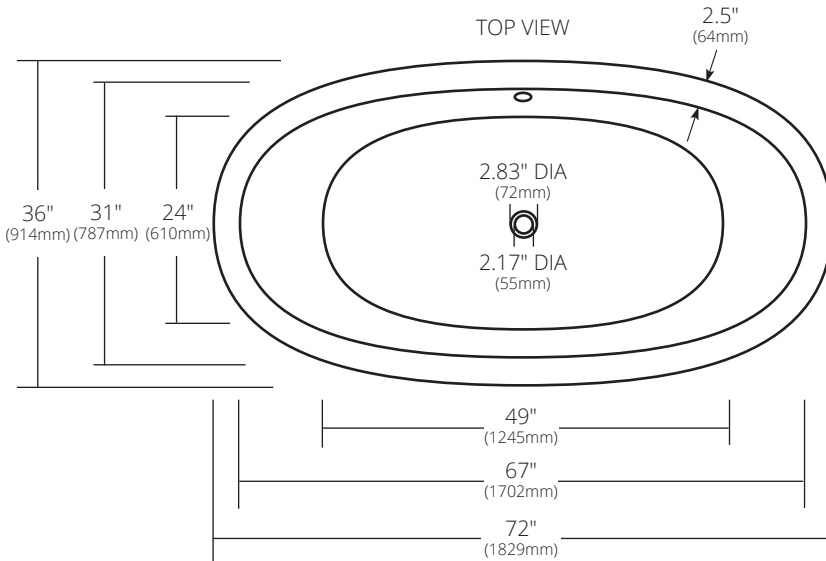

SPECIFICATIONS

72" AVALON

NativeStone® Collection

- NST7236-A Ash
 - NST7236-C Charcoal
 - NST7236-D Sand
 - NST7236-E Earth
 - NST7236-F Forest*
 - NST7236-G Sage*
 - NST7236-O Ocean*
 - NST7236-P Pearl
 - NST7236-S Slate
 - NST7236-T Terracotta*
- *Made to Order

PRODUCT DETAILS

- 72" x 36" x 23" OD (1829mm x 914mm x 584mm)
- 2.17" (55mm) drain opening
- 2.36" (60mm) overflow hole
- Capacity: 105 gallons
- Weight: 900lbs
- Handcrafted from sustainable NativeStone
- Sealed with NativeStone Shield™

INSTALLATION

- Freestanding bathtub

COORDINATING PRODUCTS

- Push to Seal Bath Waste & Overflow: DR290
- Sonoma Bathtub Tray

STANDARDS COMPLIANCE

- UPC/cUPC compliant

IMPORTANT

Do NOT use tape or other adhesives on NativeStone as it may remove the sealer.

Due to the handcrafted nature of this product, it will vary in finish, texture, hammering, and other details. Dimensions may vary up to ¼" (6mm). We strongly recommend waiting for the actual product before making any installation cuts.