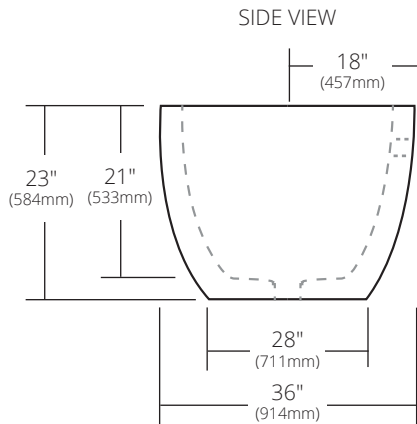

SPECIFICATIONS

72" AVALON

NativeStone® Collection

1. NST7236-A Ash
   - NST7236-C Charcoal
   - NST7236-D Sand
   - NST7236-E Earth
   - NST7236-F Forest*
   - NST7236-G Sage*
   - NST7236-O Ocean*
   - NST7236-P Pearl
   - NST7236-S Slate
   - NST7236-T Terracotta*
2. *Made to Order

PRODUCT DETAILS

- 72" x 36" x 23" OD (1829mm x 914mm x 584mm)
- 2.17" (55mm) drain opening
- 2.36" (60mm) overflow hole
- Capacity: 105 gallons
- Weight: 900lbs
- Handcrafted from sustainable NativeStone
- Sealed with NativeStone Shield™

INSTALLATION

- Freestanding bathtub

COORDINATING PRODUCTS

- Push to Seal Bath Waste & Overflow: DR290
- Sonoma Bathtub Tray

STANDARDS COMPLIANCE

- UPC/cUPC compliant

IMPORTANT

Do NOT use tape or other adhesives on NativeStone as it may remove the sealer.

Due to the handcrafted nature of this product, it will vary in finish, texture, hammering, and other details. Dimensions may vary up to ¼" (6mm). We strongly recommend waiting for the actual product before making any installation cuts.