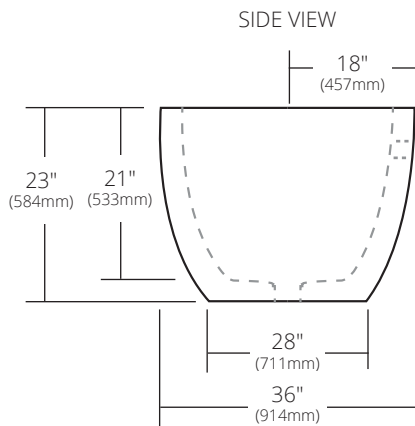

SPECIFICATIONS

72" AVALON

NativeStone® Collection

- NST7236-A Ash
- NST7236-C Charcoal
- NST7236-D Sand
- NST7236-E Earth
- NST7236-F Forest*
- NST7236-G Sage*
- NST7236-O Ocean*
- NST7236-P Pearl
- NST7236-S Slate
- NST7236-T Terracotta*

*Made to Order

PRODUCT DETAILS

- 72" x 36" x 23" OD (1829mm x 914mm x 584mm)
- 2.17" (55mm) drain opening
- 2.36" (60mm) overflow hole
- Capacity: 105 gallons
- Weight: 900lbs
- Handcrafted from sustainable NativeStone
- Sealed with NativeStone Shield™

INSTALLATION

- Freestanding bathtub

COORDINATING PRODUCTS

- Push to Seal Bath Waste & Overflow: DR290

STANDARDS COMPLIANCE

- UPC/cUPC compliant

IMPORTANT

Do NOT use tape or other adhesives on NativeStone as it may remove the sealer.

Due to the handcrafted nature of this product, it will vary in finish, texture, hammering, and other details. Dimensions may vary up to ¼" (6mm). We strongly recommend waiting for the actual product before making any installation cuts.