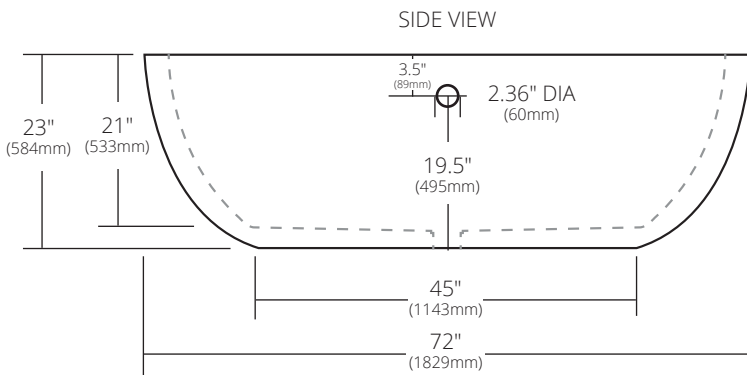

SPECIFICATIONS

72" AVALON

NativeStone® Collection

- NST7236-A Ash
- NST7236-C Charcoal
- NST7236-D Sand
- NST7236-E Earth
- NST7236-F Forest*
- NST7236-G Sage*
- NST7236-O Ocean*
- NST7236-P Pearl
- NST7236-S Slate
- NST7236-T Terracotta*

*Made to Order

PRODUCT DETAILS

- 72" x 36" x 23" OD (1829mm x 914mm x 584mm)
- 2.17" (55mm) drain opening
- 2.36" (60mm) overflow hole
- Capacity: 105 gallons
- Weight: 900lbs
- Handcrafted from sustainable NativeStone
- Sealed with NativeStone Shield™

INSTALLATION

- Freestanding bathtub

COORDINATING PRODUCTS

- Push to Seal Bath Waste & Overflow: DR290

STANDARDS COMPLIANCE

- UPC/cUPC compliant

IMPORTANT

Do NOT use tape or other adhesives on NativeStone as it may remove the sealer.

Due to the handcrafted nature of this product, it will vary in finish, texture, hammering, and other details. Dimensions may vary up to ¼" (6mm). We strongly recommend waiting for the actual product before making any installation cuts.