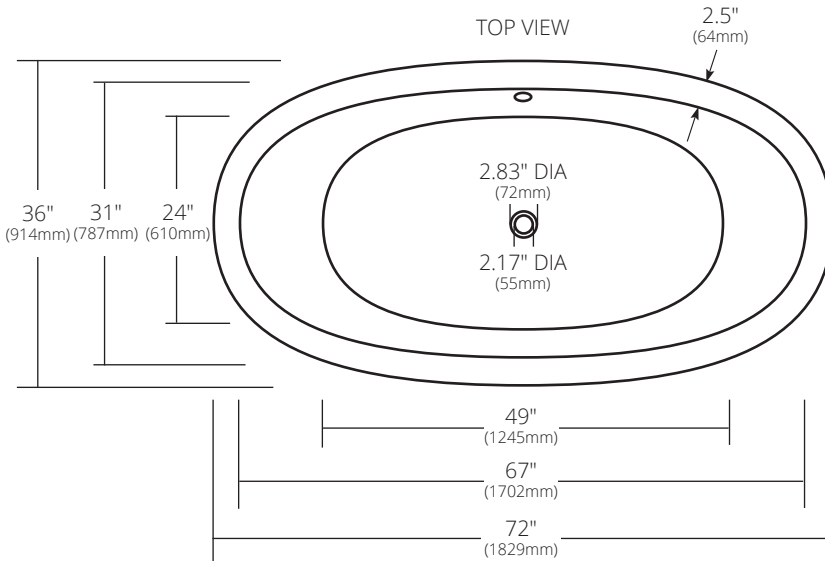

SPECIFICATIONS

72" AVALON

NativeStone® Collection

- NST7236-A Ash
- NST7236-C Charcoal
- NST7236-D Sand
- NST7236-E Earth
- NST7236-F Forest*
- NST7236-G Sage*
- NST7236-O Ocean*
- NST7236-P Pearl
- NST7236-S Slate
- NST7236-T Terracotta*

*Made to Order

PRODUCT DETAILS

- 72" x 36" x 23" OD (1829mm x 914mm x 584mm)
- 2.17" (55mm) drain opening
- 2.36" (60mm) overflow hole
- Capacity: 105 gallons
- Weight: 900lbs
- Handcrafted from sustainable NativeStone
- Sealed with NativeStone Shield™

INSTALLATION

- Freestanding bathtub

COORDINATING PRODUCTS

- Push to Seal Bath Waste & Overflow: DR290

STANDARDS COMPLIANCE

- UPC/cUPC compliant

IMPORTANT

Do NOT use tape or other adhesives on NativeStone as it may remove the sealer.

Due to the handcrafted nature of this product, it will vary in finish, texture, hammering, and other details. Dimensions may vary up to ¼" (6mm). We strongly recommend waiting for the actual product before making any installation cuts.