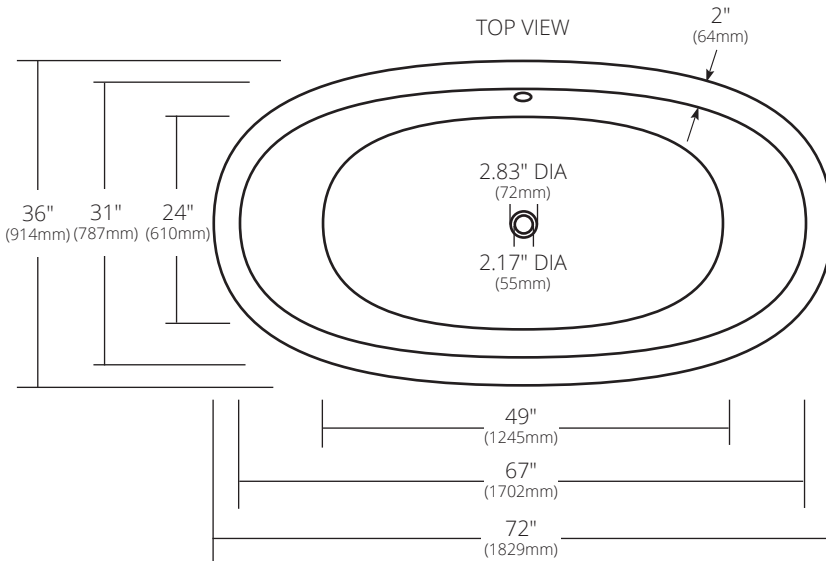

SPECIFICATIONS

72" AVALON

NativeStone® Collection

- NST7236-A Ash
- NST7236-C Charcoal
- NST7236-E Earth
- NST7236-O Ocean
- NST7236-P Pearl
- NST7236-S Slate

PRODUCT DETAILS

- 72" x 36" x 23" OD (1829mm x 914mm x 584mm)
- 2.17" (55mm) drain opening
- 2.36" (60mm) overflow hole
- Capacity: 105 gallons
- Weight: 900lbs
- Handcrafted from sustainable NativeStone
- Sealed with NativeStone Shield™

INSTALLATION

- Freestanding bathtub

COORDINATING PRODUCTS

- Push to Seal Bath Waste & Overflow: DR290

STANDARDS COMPLIANCE

- UPC/cUPC compliant

IMPORTANT

Do NOT use tape or other adhesives on NativeStone as it may remove the sealer.

Due to the handcrafted nature of this product, it will vary in finish, texture, hammering, and other details. Dimensions may vary up to 1/4" (6mm). We strongly recommend waiting for the actual product before making any installation cuts.