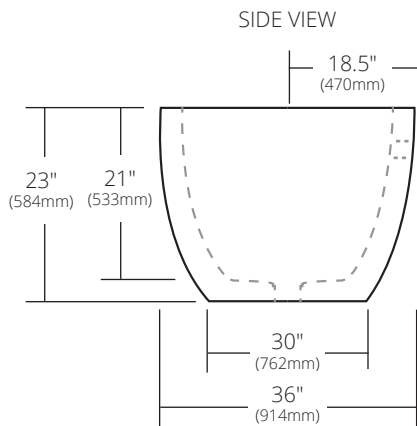

SPECIFICATIONS

72" AVALON

NativeStone® Collection

- NST7236-A Ash
- NST7236-C Charcoal
- NST7236-E Earth
- NST7236-O Ocean
- NST7236-P Pearl
- NST7236-S Slate

PRODUCT DETAILS

- 72" x 36" x 23" OD (1829mm x 914mm x 584mm)
- 2.17" (55mm) drain opening
- 2.36" (60mm) overflow hole
- Capacity: 105 gallons
- Weight: 900lbs
- Handcrafted from sustainable NativeStone
- Sealed with NativeStone Shield™

Due to the handcrafted nature of this product, it will vary in finish, texture, hammering, and other details. Dimensions may vary up to 1/4" (6mm). We strongly recommend waiting for the actual product before making any installation cuts.