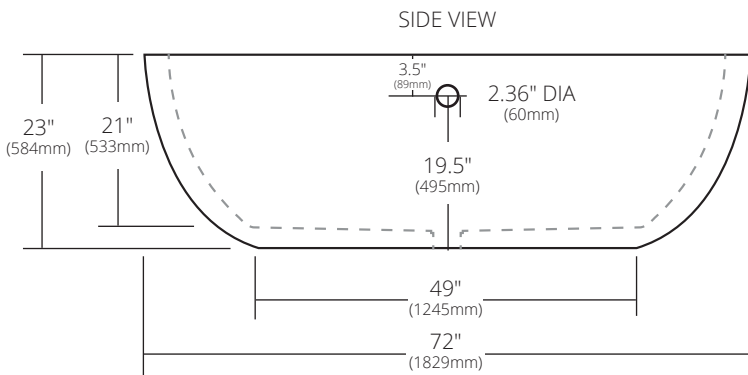

SPECIFICATIONS

72" AVALON

NativeStone® Collection

- NST7236-A Ash
- NST7236-C Charcoal
- NST7236-E Earth
- NST7236-O Ocean
- NST7236-P Pearl
- NST7236-S Slate

PRODUCT DETAILS

- 72" x 36" x 23" OD (1829mm x 914mm x 584mm)
- 2.17" (55mm) drain opening
- 2.36" (60mm) overflow hole
- Capacity: 105 gallons
- Weight: 900lbs
- Handcrafted from sustainable NativeStone
- Sealed with NativeStone Shield™

INSTALLATION

- Freestanding bathtub

COORDINATING PRODUCTS

- Push to Seal Bath Waste & Overflow: DR290

STANDARDS COMPLIANCE

- UPC/cUPC compliant

IMPORTANT

Do NOT use tape or other adhesives on NativeStone as it may remove the sealer.

Due to the handcrafted nature of this product, it will vary in finish, texture, hammering, and other details. Dimensions may vary up to 1/4" (6mm). We strongly recommend waiting for the actual product before making any installation cuts.