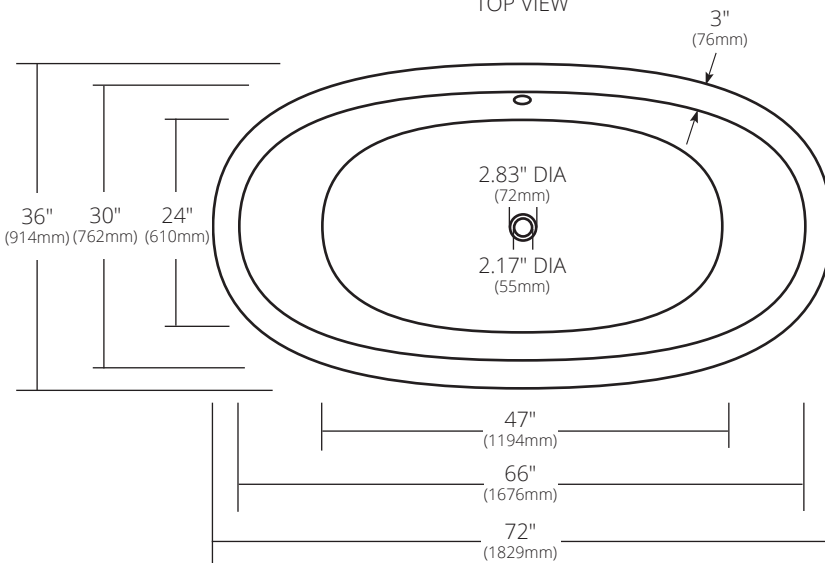

SPECIFICATIONS

72" AVALON

NativeStone® Collection

TOP VIEW

SIDE VIEW

- NST7236-A Ash
- NST7236-S Slate
- NST7236-P Pearl
- NST7236-E Earth

PRODUCT DETAILS

- 72" x 36" x 23" OD (1829mm x 914mm x 584mm)
- 2.17" (55mm) drain opening
- 2.36" (60mm) overflow hole
- Capacity: 105 gallons
- Weight: 900lbs
- Sealed with impermeable nano sealer
- Handcrafted from sustainable NativeStone®

INSTALLATION

- Freestanding bathtub

COORDINATING PRODUCTS

- Push to Seal Bath Waste & Overflow: DR290
- NativeStone Sealer®

STANDARDS COMPLIANCE

- UPC/cUPC compliant

IMPORTANT

Do NOT use tape or other adhesives on NativeStone® as it may remove the sealer.

Due to the handcrafted nature of this product, it will vary in finish, texture, hammering, and other details. Dimensions may vary up to ¼" (6mm). We strongly recommend waiting for the actual product before making any installation cuts.