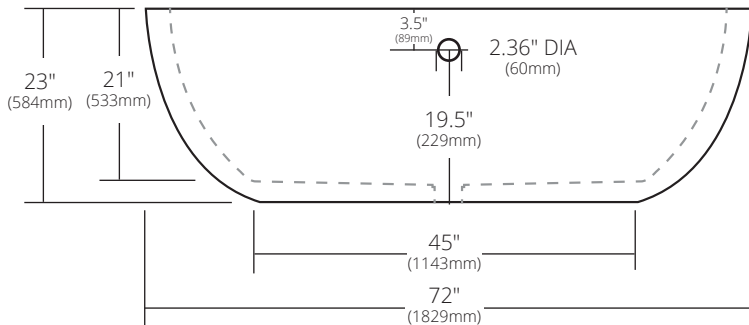

SPECIFICATIONS

72" AVALON

NativeStone® Collection

TOP VIEW

SIDE VIEW

- NST7236-A Ash
- NST7236-S Slate
- NST7236-P Pearl
- NST7236-E Earth

PRODUCT DETAILS

- 72" x 36" x 23" OD (1829mm x 914mm x 584mm)
- 2.17" (55mm) drain opening
- 2.36" (60mm) overflow hole
- Capacity: 105 gallons
- Weight: 900lbs
- Sealed with impermeable nano sealer
- Handcrafted from sustainable NativeStone®

INSTALLATION

- Freestanding bathtub

COORDINATING PRODUCTS

- Push to Seal Bath Waste & Overflow: DR290
- NativeStone Sealer®

STANDARDS COMPLIANCE

- UPC/cUPC compliant

IMPORTANT

Do NOT use tape or other adhesives on NativeStone® as it may remove the sealer.

Due to the handcrafted nature of this product, it will vary in finish, texture, hammering, and other details. Dimensions may vary up to ¼" (6mm). We strongly recommend waiting for the actual product before making any installation cuts.