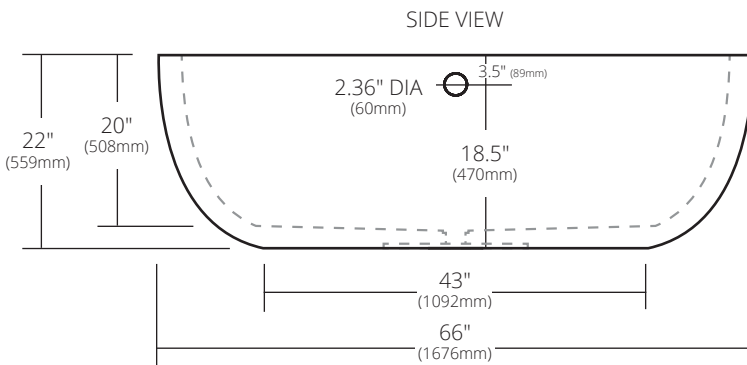

SPECIFICATIONS

66" AVALON

NativeStone® Collection

NST6636-A Ash
 NST6636-C Charcoal
 NST6636-D Sand
 NST6636-E Earth
 NST6636-F Forest*
 NST6636-G Sage*
 NST6636-O Ocean*
 NST6636-P Pearl
 NST6636-S Slate
 NST6636-T Terracotta*

*Made to Order

PRODUCT DETAILS

- 66" x 36" x 22" OD (1676mm x 914mm x 559mm)
- 2.17" (55mm) drain opening
- 2.36" (60mm) overflow hole
- Capacity: 95 gallons
- Weight: approx. 756lbs
- Handcrafted from sustainable NativeStone
- Sealed with NativeStone Shield™

Due to the handcrafted nature of this product, it will vary in finish, texture, and other details. Dimensions may vary up to ¼" (6mm).