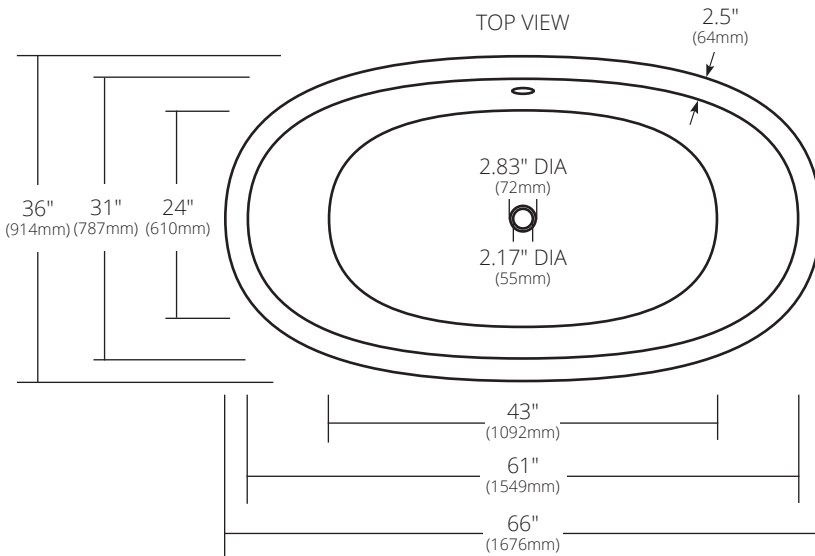

SPECIFICATIONS

66" AVALON

NativeStone® Collection

NST6636-A Ash
 NST6636-C Charcoal
 NST6636-D Sand
 NST6636-E Earth
 NST6636-F Forest*
 NST6636-G Sage*
 NST6636-O Ocean*
 NST6636-P Pearl
 NST6636-S Slate
 NST6636-T Terracotta*

*Made to Order

PRODUCT DETAILS

- 66" x 36" x 22" OD (1676mm x 914mm x 559mm)
- 2.17" (55mm) drain opening
- 2.36" (60mm) overflow hole
- Capacity: 95 gallons
- Weight: approx. 756lbs
- Handcrafted from sustainable NativeStone
- Sealed with NativeStone Shield™

INSTALLATION

- Freestanding bathtub

COORDINATING PRODUCTS

- Push to Seal Bath Waste & Overflow: DR290

STANDARDS COMPLIANCE

- UPC/cUPC compliant

IMPORTANT

Do NOT use tape or other adhesives on NativeStone as it may remove the sealer.

Due to the handcrafted nature of this product, it will vary in finish, texture, and other details. Dimensions may vary up to ¼" (6mm).