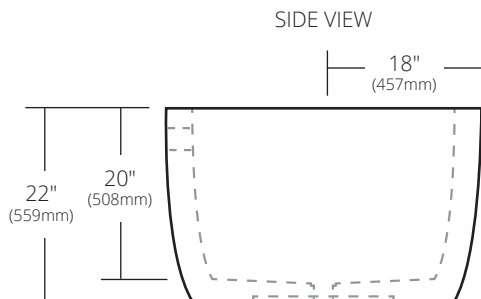

SPECIFICATIONS

66" AVALON

NativeStone® Collection

NST6636-A Ash
 NST6636-C Charcoal
 NST6636-D Sand
 NST6636-E Earth
 NST6636-F Forest*
 NST6636-G Sage*
 NST6636-O Ocean*
 NST6636-P Pearl
 NST6636-S Slate
 NST6636-T Terracotta*

*Made to Order

PRODUCT DETAILS

- 66" x 36" x 22" OD (1676mm x 914mm x 559mm)
- 2.17" (55mm) drain opening
- 2.36" (60mm) overflow hole
- Capacity: 95 gallons
- Weight: approx. 756lbs
- Handcrafted from sustainable NativeStone
- Sealed with NativeStone Shield™

Due to the handcrafted nature of this product, it will vary in finish, texture, and other details. Dimensions may vary up to ¼" (6mm).