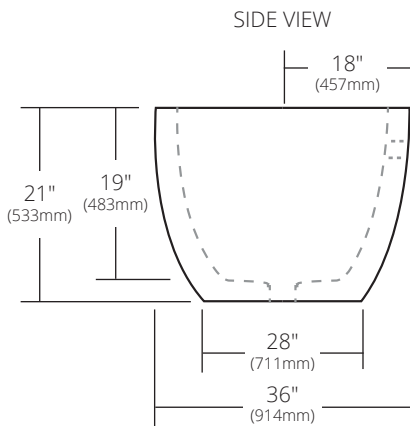

SPECIFICATIONS

62" AVALON

NativeStone® Collection

1. NST6236-A Ash
   - NST6236-C Charcoal
   - NST6236-D Sand
   - NST6236-E Earth
   - NST6236-F Forest*
   - NST6236-G Sage*
   - NST6236-O Ocean*
   - NST6236-P Pearl
   - NST6236-S Slate
   - NST6236-T Terracotta*
2. *Made to Order

PRODUCT DETAILS

- 62" x 36" x 21" OD (1575mm x 914mm x 533mm)
- 2.17" (55mm) drain opening
- 2.36" (60mm) overflow hole
- Capacity: 65 gallons
- Weight: 650lbs
- Handcrafted from sustainable NativeStone
- Sealed with NativeStone Shield™

INSTALLATION

- Freestanding bathtub

COORDINATING PRODUCTS

- Push to Seal Bath Waste & Overflow: DR290
- Sonoma Bathtub Tray

STANDARDS COMPLIANCE

- UPC/cUPC compliant

IMPORTANT

Do NOT use tape or other adhesives on NativeStone as it may remove the sealer.

Due to the handcrafted nature of this product, it will vary in finish, texture, hammering, and other details. Dimensions may vary up to ¼" (6mm). We strongly recommend waiting for the actual product before making any installation cuts.