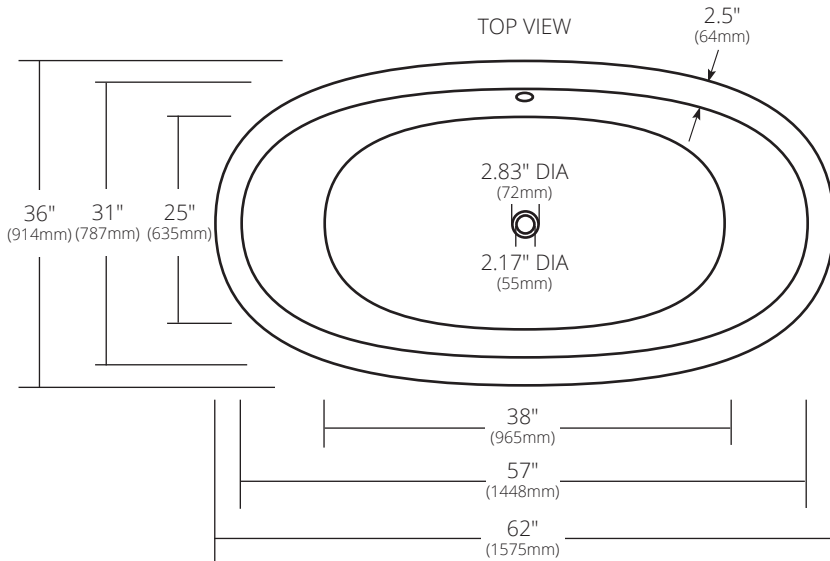

SPECIFICATIONS

62" AVALON

NativeStone® Collection

- NST6236-A Ash
 - NST6236-C Charcoal
 - NST6236-D Sand
 - NST6236-E Earth
 - NST6236-F Forest*
 - NST6236-G Sage*
 - NST6236-O Ocean*
 - NST6236-P Pearl
 - NST6236-S Slate
 - NST6236-T Terracotta*
- *Made to Order

PRODUCT DETAILS

- 62" x 36" x 21" OD (1575mm x 914mm x 533mm)
- 2.17" (55mm) drain opening
- 2.36" (60mm) overflow hole
- Capacity: 65 gallons
- Weight: 650lbs
- Handcrafted from sustainable NativeStone
- Sealed with NativeStone Shield™

INSTALLATION

- Freestanding bathtub

COORDINATING PRODUCTS

- Push to Seal Bath Waste & Overflow: DR290
- Sonoma Bathtub Tray

STANDARDS COMPLIANCE

- UPC/cUPC compliant

IMPORTANT

Do NOT use tape or other adhesives on NativeStone as it may remove the sealer.

Due to the handcrafted nature of this product, it will vary in finish, texture, hammering, and other details. Dimensions may vary up to ¼" (6mm). We strongly recommend waiting for the actual product before making any installation cuts.