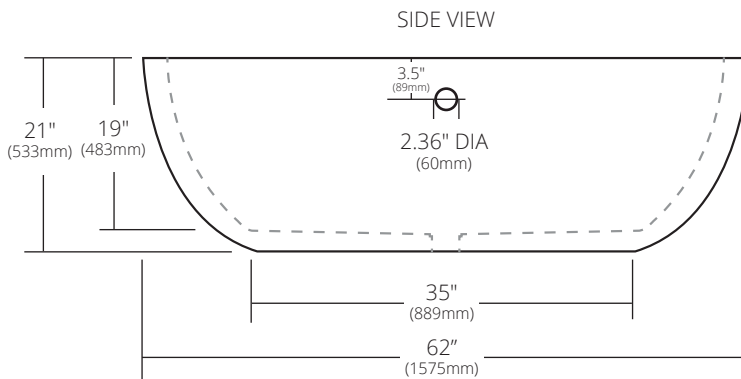

SPECIFICATIONS

62" AVALON

NativeStone® Collection

- NST6236-A Ash
 - NST6236-C Charcoal
 - NST6236-D Sand
 - NST6236-E Earth
 - NST6236-F Forest*
 - NST6236-G Sage*
 - NST6236-O Ocean*
 - NST6236-P Pearl
 - NST6236-S Slate
 - NST6236-T Terracotta*
- *Made to Order

PRODUCT DETAILS

- 62" x 36" x 21" OD (1575mm x 914mm x 533mm)
- 2.17" (55mm) drain opening
- 2.36" (60mm) overflow hole
- Capacity: 65 gallons
- Weight: 650lbs
- Handcrafted from sustainable NativeStone
- Sealed with NativeStone Shield™

INSTALLATION

- Freestanding bathtub

COORDINATING PRODUCTS

- Push to Seal Bath Waste & Overflow: DR290
- Sonoma Bathtub Tray

STANDARDS COMPLIANCE

- UPC/cUPC compliant

IMPORTANT

Do NOT use tape or other adhesives on NativeStone as it may remove the sealer.

Due to the handcrafted nature of this product, it will vary in finish, texture, hammering, and other details. Dimensions may vary up to ¼" (6mm). We strongly recommend waiting for the actual product before making any installation cuts.