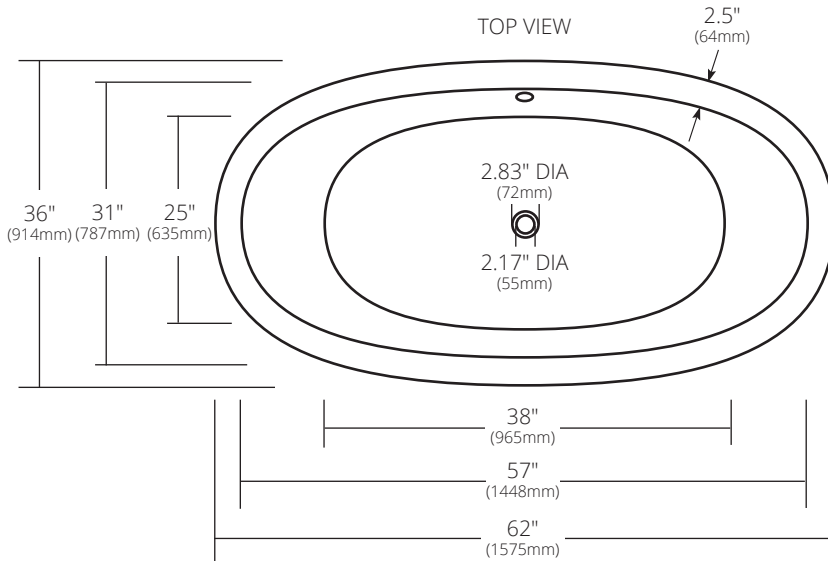

SPECIFICATIONS

62" AVALON

NativeStone® Collection

- NST6236-A Ash
- NST6236-C Charcoal
- NST6236-D Sand
- NST6236-E Earth
- NST6236-F Forest*
- NST6236-G Sage*
- NST6236-O Ocean*
- NST6236-P Pearl
- NST6236-S Slate
- NST6236-T Terracotta*

*Made to Order

PRODUCT DETAILS

- 62" x 36" x 21" OD (1575mm x 914mm x 533mm)
- 2.17" (55mm) drain opening
- 2.36" (60mm) overflow hole
- Capacity: 65 gallons
- Weight: 650lbs
- Handcrafted from sustainable NativeStone
- Sealed with NativeStone Shield™

INSTALLATION

- Freestanding bathtub

COORDINATING PRODUCTS

- Push to Seal Bath Waste & Overflow: DR290

STANDARDS COMPLIANCE

- UPC/cUPC compliant

IMPORTANT

Do NOT use tape or other adhesives on NativeStone as it may remove the sealer.

Due to the handcrafted nature of this product, it will vary in finish, texture, hammering, and other details. Dimensions may vary up to ¼" (6mm). We strongly recommend waiting for the actual