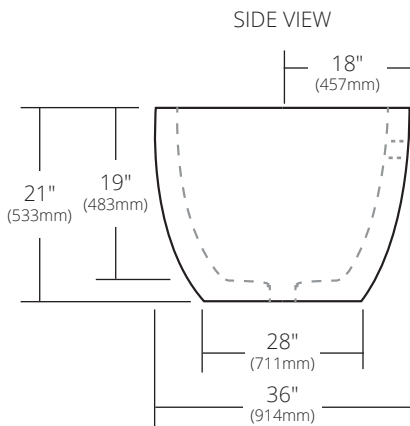

SPECIFICATIONS

62" AVALON

NativeStone® Collection

- NST6236-A Ash
- NST6236-C Charcoal
- NST6236-D Sand
- NST6236-E Earth
- NST6236-F Forest*
- NST6236-G Sage*
- NST6236-O Ocean*
- NST6236-P Pearl
- NST6236-S Slate
- NST6236-T Terracotta*

*Made to Order

PRODUCT DETAILS

- 62" x 36" x 21" OD (1575mm x 914mm x 533mm)
- 2.17" (55mm) drain opening
- 2.36" (60mm) overflow hole
- Capacity: 65 gallons
- Weight: 650lbs
- Handcrafted from sustainable NativeStone
- Sealed with NativeStone Shield™

INSTALLATION

- Freestanding bathtub

COORDINATING PRODUCTS

- Push to Seal Bath Waste & Overflow: DR290

STANDARDS COMPLIANCE

- UPC/cUPC compliant

IMPORTANT

Do NOT use tape or other adhesives on NativeStone as it may remove the sealer.

Due to the handcrafted nature of this product, it will vary in finish, texture, hammering, and other details. Dimensions may vary up to ¼" (6mm). We strongly recommend waiting for the actual