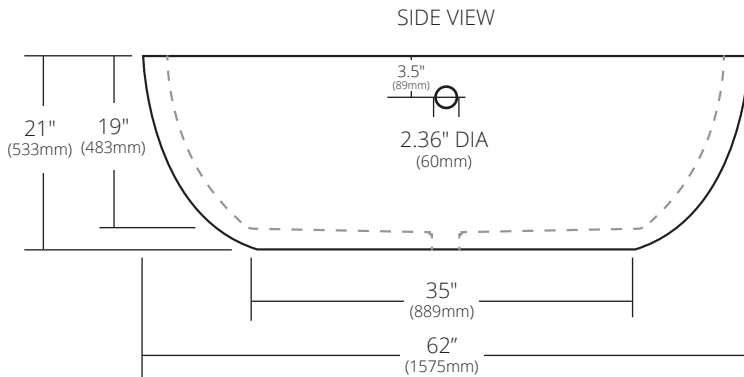

SPECIFICATIONS

62" AVALON

NativeStone® Collection

- NST6236-A Ash
- NST6236-C Charcoal
- NST6236-D Sand
- NST6236-E Earth
- NST6236-F Forest*
- NST6236-G Sage*
- NST6236-O Ocean*
- NST6236-P Pearl
- NST6236-S Slate
- NST6236-T Terracotta*

*Made to Order

PRODUCT DETAILS

- 62" x 36" x 21" OD (1575mm x 914mm x 533mm)
- 2.17" (55mm) drain opening
- 2.36" (60mm) overflow hole
- Capacity: 65 gallons
- Weight: 650lbs
- Handcrafted from sustainable NativeStone
- Sealed with NativeStone Shield™

INSTALLATION

- Freestanding bathtub

COORDINATING PRODUCTS

- Push to Seal Bath Waste & Overflow: DR290

STANDARDS COMPLIANCE

- UPC/cUPC compliant

IMPORTANT

Do NOT use tape or other adhesives on NativeStone as it may remove the sealer.

Due to the handcrafted nature of this product, it will vary in finish, texture, hammering, and other details. Dimensions may vary up to ¼" (6mm). We strongly recommend waiting for the actual