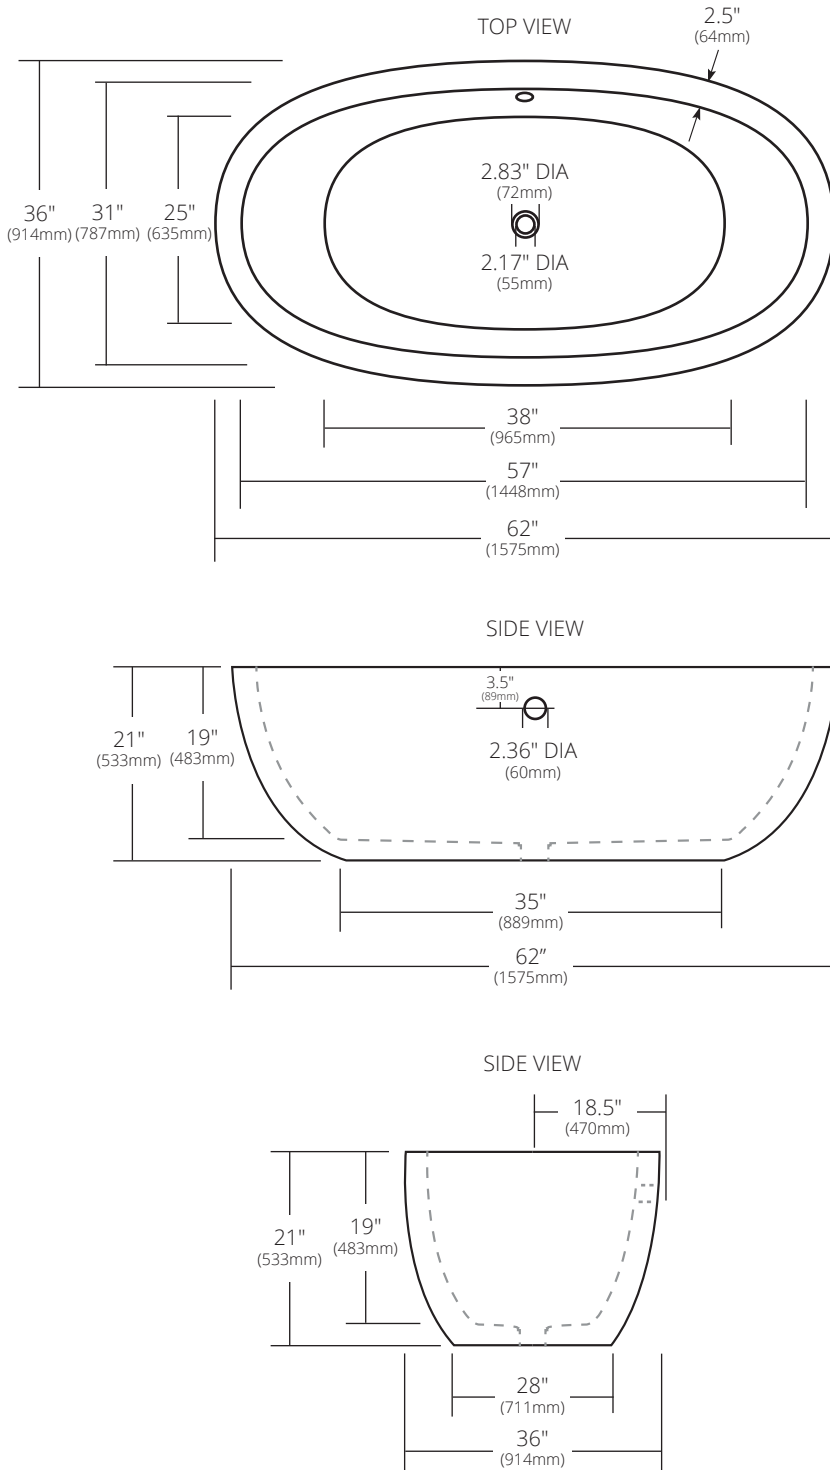

SPECIFICATIONS

62" AVALON

NativeStone® Collection

- NST6236-A Ash
- NST6236-C Charcoal
- NST6236-E Earth
- NST6236-P Pearl
- NST6236-S Slate

PRODUCT DETAILS

- 62" x 36" x 21" OD (1575mm x 914mm x 533mm)
- 2.17" (55mm) drain opening
- 2.36" (60mm) overflow hole
- Capacity: 65 gallons
- Weight: 550lbs
- Handcrafted from sustainable NativeStone
- Sealed with NativeStone Shield™

INSTALLATION

- Freestanding bathtub

COORDINATING PRODUCTS

- Push to Seal Bath Waste & Overflow: DR290

STANDARDS COMPLIANCE

- UPC/cUPC compliant

IMPORTANT

Do NOT use tape or other adhesives on NativeStone as it may remove the sealer.

Due to the handcrafted nature of this product, it will vary in finish, texture, hammering, and other details. Dimensions may vary up to ¼" (6mm). We strongly recommend waiting for the actual product before making any installation cuts.