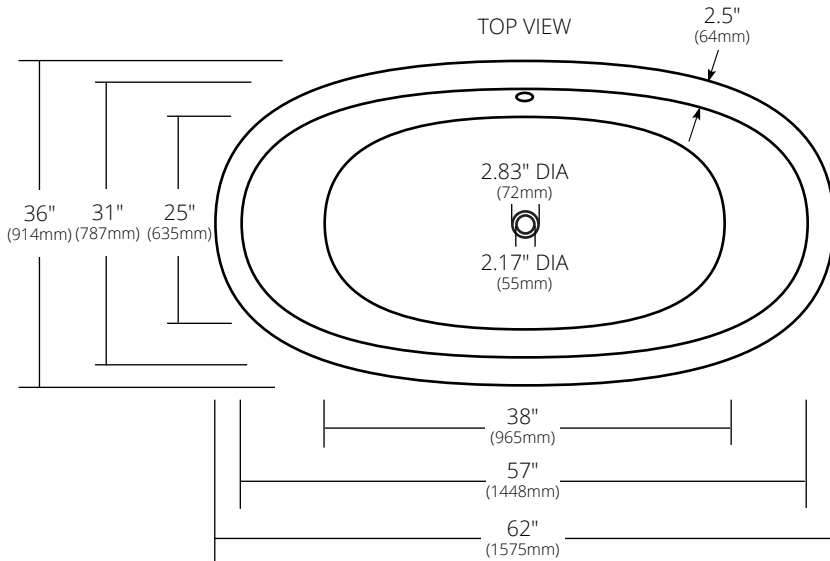

SPECIFICATIONS

62" AVALON

NativeStone® Collection

NST6236-A Ash
 NST6236-C Charcoal
 NST6236-E Earth
 NST6236-O Ocean
 NST6236-P Pearl
 NST6236-S Slate

PRODUCT DETAILS

- 62" x 36" x 21" OD (1575mm x 914mm x 533mm)
- 2.17" (55mm) drain opening
- 2.36" (60mm) overflow hole
- Capacity: 65 gallons
- Weight: 650lbs
- Handcrafted from sustainable NativeStone
- Sealed with NativeStone Shield™

INSTALLATION

- Freestanding bathtub

COORDINATING PRODUCTS

- Push to Seal Bath Waste & Overflow: DR290

STANDARDS COMPLIANCE

- UPC/cUPC compliant

IMPORTANT

Do NOT use tape or other adhesives on NativeStone as it may remove the sealer.

Due to the handcrafted nature of this product, it will vary in finish, texture, hammering, and other details. Dimensions may vary up to ¼" (6mm). We strongly recommend waiting for the actual product before making any installation cuts.