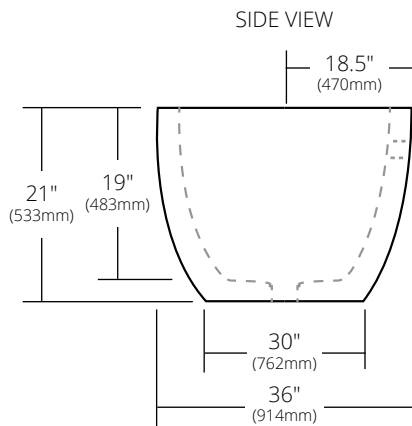

SPECIFICATIONS

62" AVALON

NativeStone® Collection

NST6236-A Ash
 NST6236-C Charcoal
 NST6236-E Earth
 NST6236-O Ocean
 NST6236-P Pearl
 NST6236-S Slate

PRODUCT DETAILS

- 62" x 36" x 21" OD (1575mm x 914mm x 533mm)
- 2.17" (55mm) drain opening
- 2.36" (60mm) overflow hole
- Capacity: 65 gallons
- Weight: 650lbs
- Handcrafted from sustainable NativeStone
- Sealed with NativeStone Shield™

Due to the handcrafted nature of this product, it will vary in finish, texture, hammering, and other details. Dimensions may vary up to ¼" (6mm). We strongly recommend waiting for the actual product before making any installation cuts.