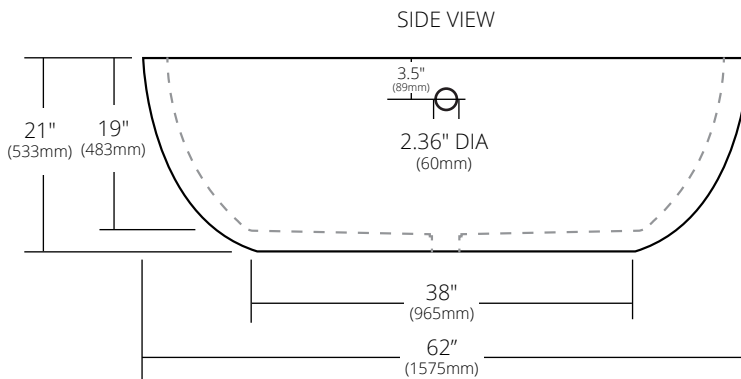

SPECIFICATIONS

62" AVALON

NativeStone® Collection

NST6236-A Ash
 NST6236-C Charcoal
 NST6236-E Earth
 NST6236-O Ocean
 NST6236-P Pearl
 NST6236-S Slate

PRODUCT DETAILS

- 62" x 36" x 21" OD (1575mm x 914mm x 533mm)
- 2.17" (55mm) drain opening
- 2.36" (60mm) overflow hole
- Capacity: 65 gallons
- Weight: 650lbs
- Handcrafted from sustainable NativeStone
- Sealed with NativeStone Shield™

INSTALLATION

- Freestanding bathtub

COORDINATING PRODUCTS

- Push to Seal Bath Waste & Overflow: DR290

STANDARDS COMPLIANCE

- UPC/cUPC compliant

IMPORTANT

Do NOT use tape or other adhesives on NativeStone as it may remove the sealer.

Due to the handcrafted nature of this product, it will vary in finish, texture, hammering, and other details. Dimensions may vary up to ¼" (6mm). We strongly recommend waiting for the actual product before making any installation cuts.