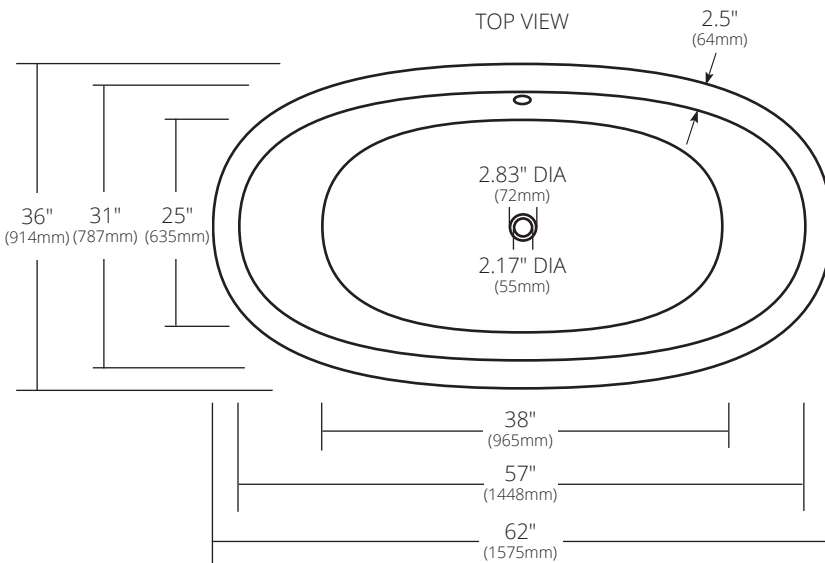

SPECIFICATIONS

62" AVALON

NativeStone® Collection

- NST6236-A Ash
- NST6236-S Slate
- NST6236-P Pearl
- NST6236-E Earth

PRODUCT DETAILS

- 62" x 36" x 21" OD (1575mm x 914mm x 533mm)
- 2.17" (55mm) drain opening
- 2.36" (60mm) overflow hole
- Capacity: 65 gallons
- Weight: 550lbs
- Sealed with impermeable nano sealer
- Handcrafted from sustainable NativeStone®

INSTALLATION

- Freestanding bathtub

COORDINATING PRODUCTS

- Push to Seal Bath Waste & Overflow: DR290
- NativeStone Sealer®

STANDARDS COMPLIANCE

- UPC/cUPC compliant

IMPORTANT

Do NOT use tape or other adhesives on NativeStone® as it may remove the sealer.

Due to the handcrafted nature of this product, it will vary in finish, texture, hammering, and other details. Dimensions may vary up to ¼" (6mm). We strongly recommend waiting for the actual product before making any installation cuts.