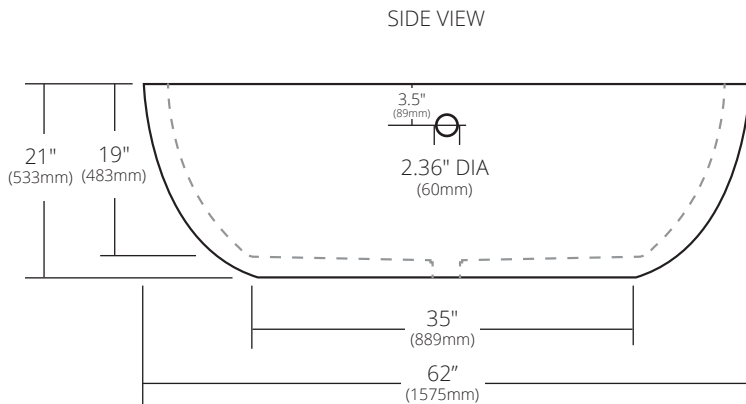

SPECIFICATIONS

62" AVALON

NativeStone® Collection

- NST6236-A Ash
- NST6236-S Slate
- NST6236-P Pearl
- NST6236-E Earth

PRODUCT DETAILS

- 62" x 36" x 21" OD (1575mm x 914mm x 533mm)
- 2.17" (55mm) drain opening
- 2.36" (60mm) overflow hole
- Capacity: 65 gallons
- Weight: 550lbs
- Sealed with impermeable nano sealer
- Handcrafted from sustainable NativeStone®

INSTALLATION

- Freestanding bathtub

COORDINATING PRODUCTS

- Push to Seal Bath Waste & Overflow: DR290
- NativeStone Sealer®

STANDARDS COMPLIANCE

- UPC/cUPC compliant

IMPORTANT

Do NOT use tape or other adhesives on NativeStone® as it may remove the sealer.

Due to the handcrafted nature of this product, it will vary in finish, texture, hammering, and other details. Dimensions may vary up to ¼" (6mm). We strongly recommend waiting for the actual product before making any installation cuts.