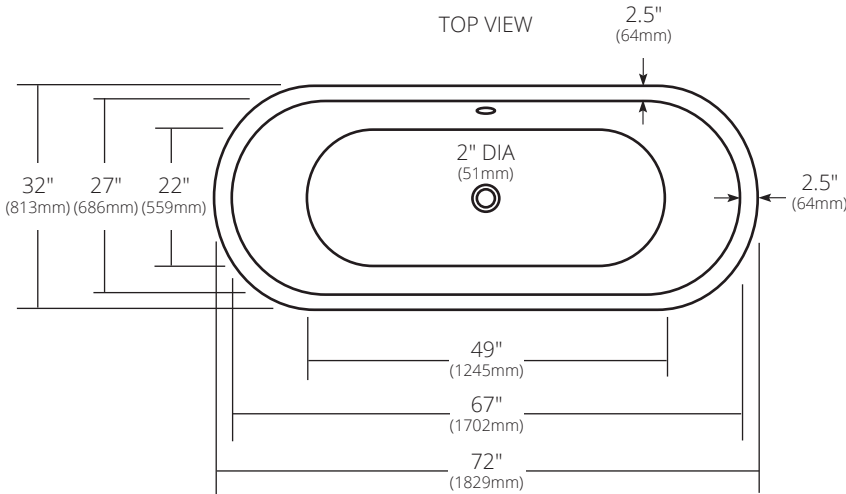

SPECIFICATIONS

**72" AURORA**

CPS902 Antique  
CPS905 Brushed Nickel

**PRODUCT DETAILS**

- 72" x 32" x 32" OD (1829mm x 813mm x 813mm)
- 67" x 27" x 26.25" ID (1702mm x 686mm x 667mm)
- Hand hammered 16 gauge recycled copper
- 2" (51mm) drain opening
- 122lbs (55.3kg)

**INSTALLATION**

- Freestanding bathtub

**COORDINATING PRODUCTS**

- Trip Lever Bath Waste & Overflow: DR280

**STANDARDS COMPLIANCE**

- UPC/cUPC compliant

**IMPORTANT**

Due to the handcrafted nature of this product, it will vary in finish, texture, hammering, and other details. Dimensions may vary up to ¼" (6mm). We strongly recommend waiting for the actual product before making any installation cuts.