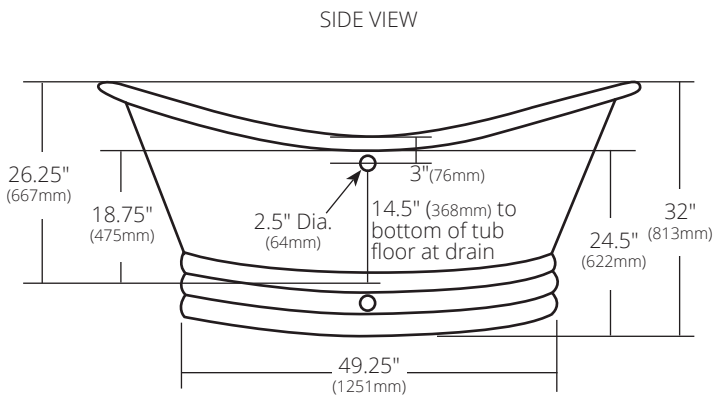

SPECIFICATIONS

**72" AURORA**

CPS902 Antique  
CPS905 Brushed Nickel

**PRODUCT DETAILS**

- 72" x 32" x 32" OD (1829mm x 813mm x 813mm)
- 67" x 27" x 26.25" ID (1702mm x 686mm x 667mm)
- Hand hammered 16 gauge recycled copper
- 2" (51mm) drain opening
- 122lbs (55.3kg)

**INSTALLATION**

- Freestanding bathtub

**COORDINATING PRODUCTS**

- Trip Lever Bath Waste & Overflow: DR280

**STANDARDS COMPLIANCE**

- UPC/cUPC compliant

**IMPORTANT**

Due to the handcrafted nature of this product, it will vary in finish, texture, hammering, and other details. Dimensions may vary up to ¼" (6mm). We strongly recommend waiting for the actual product before making any installation cuts.