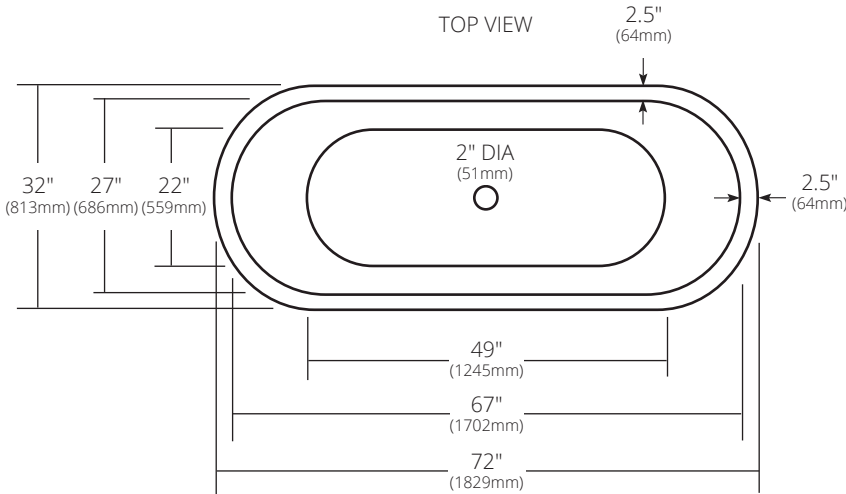

SPECIFICATIONS

72" AURORA

CPS902 Antique
CPS905 Brushed Nickel

PRODUCT DETAILS

- 72" x 32" x 32" OD (1829mm x 813mm x 813mm)
- Hand hammered 16 gauge recycled copper
- 2" (51mm) drain opening
- 122lbs (55.3kg)

INSTALLATION

- Freestanding bathtub

COORDINATING PRODUCTS

- Trip Lever Bath Waste & Overflow: DR280
- MetalProtect™

STANDARDS COMPLIANCE

- UPC/cUPC compliant

IMPORTANT

Due to the handcrafted nature of this product, it will vary in finish, texture, hammering, and other details. Dimensions may vary up to ¼" (6mm). We strongly recommend waiting for the actual product before making any installation cuts.