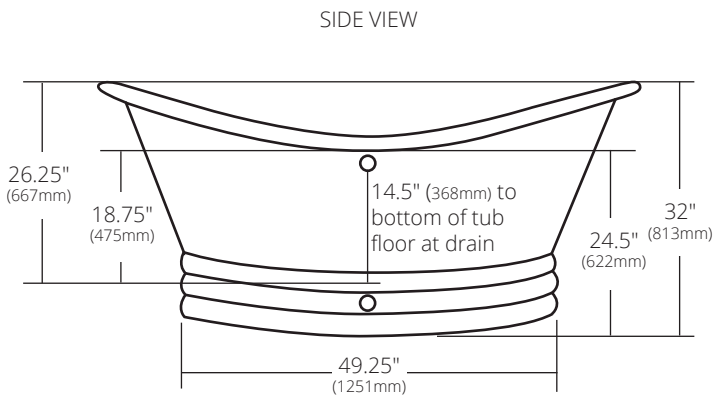

SPECIFICATIONS

72" AURORA

CPS902 Antique
CPS905 Brushed Nickel

PRODUCT DETAILS

- 72" x 32" x 32" OD (1829mm x 813mm x 813mm)
- Hand hammered 16 gauge recycled copper
- 2" (51mm) drain opening
- 122lbs (55.3kg)

INSTALLATION

- Freestanding bathtub

COORDINATING PRODUCTS

- Trip Lever Bath Waste & Overflow: DR280
- MetalProtect™

STANDARDS COMPLIANCE

- UPC/cUPC compliant

IMPORTANT

Due to the handcrafted nature of this product, it will vary in finish, texture, hammering, and other details. Dimensions may vary up to ¼" (6mm). We strongly recommend waiting for the actual product before making any installation cuts.