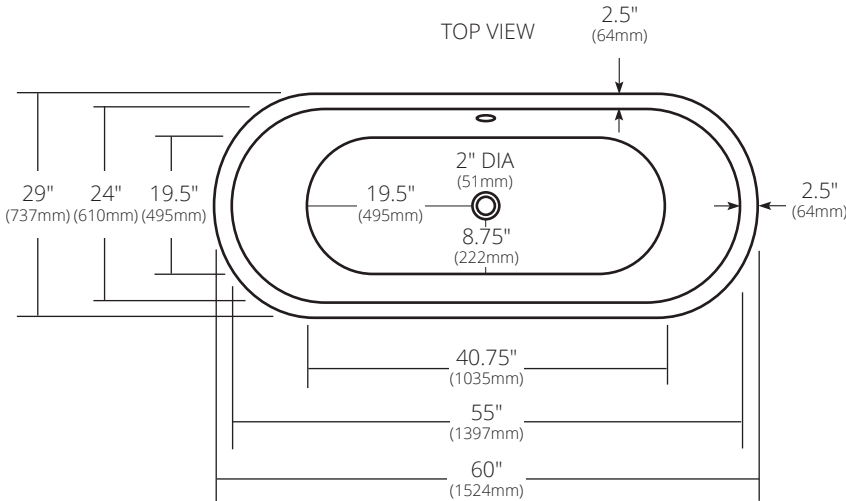

SPECIFICATIONS

60" AURORA

SIDE VIEW

END VIEW

CPS912 Antique

PRODUCT DETAILS

- 60" x 29" x 30" OD (1524mm x 737mm x 762mm)
- 55" x 24" x 24" ID (1397mm x 610mm x 610mm)
- Hand hammered 16 gauge recycled copper
- 2" (51mm) drain opening
- 90lbs (40.8kg)

INSTALLATION

- Freestanding bathtub

COORDINATING PRODUCTS

- Trip Lever Bath Waste & Overflow: DR280

STANDARDS COMPLIANCE

- UPC/cUPC compliant

IMPORTANT

Due to the handcrafted nature of this product, it will vary in finish, texture, hammering, and other details. Dimensions may vary up to ¼" (6mm). We strongly recommend waiting for the actual product before making any installation cuts.