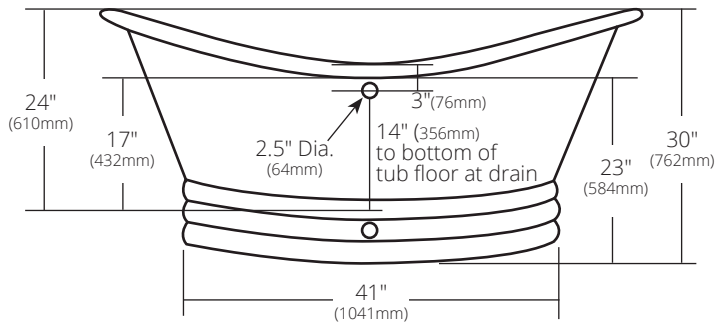

SPECIFICATIONS

60" AURORA

SIDE VIEW

END VIEW

CPS912 Antique

PRODUCT DETAILS

- 60" x 29" x 30" OD (1524mm x 737mm x 762mm)
- 55" x 24" x 24" ID (1397mm x 610mm x 610mm)
- Hand hammered 16 gauge recycled copper
- 2" (51mm) drain opening
- 90lbs (40.8kg)

INSTALLATION

- Freestanding bathtub

COORDINATING PRODUCTS

- Trip Lever Bath Waste & Overflow: DR280

STANDARDS COMPLIANCE

- UPC/cUPC compliant

IMPORTANT

Due to the handcrafted nature of this product, it will vary in finish, texture, hammering, and other details. Dimensions may vary up to ¼" (6mm). We strongly recommend waiting for the actual product before making any installation cuts.