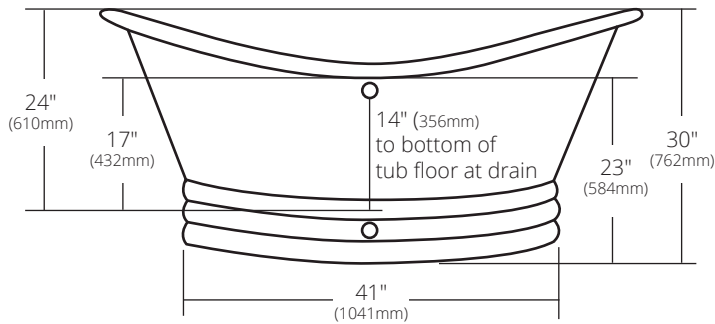

SPECIFICATIONS

60" AURORA

SIDE VIEW

END VIEW

CPS912 Antique

PRODUCT DETAILS

- 60" x 29" x 30" OD (1524mm x 737mm x 762mm)
- Hand hammered 16 gauge recycled copper
- 2" (51mm) drain opening
- 90lbs (40.8kg)

INSTALLATION

- Freestanding bathtub

COORDINATING PRODUCTS

- Trip Lever Bath Waste & Overflow: DR280
- MetalProtect™

STANDARDS COMPLIANCE

- UPC/cUPC compliant

IMPORTANT

Due to the handcrafted nature of this product, it will vary in finish, texture, hammering, and other details. Dimensions may vary up to ¼" (6mm). We strongly recommend waiting for the actual product before making any installation cuts.