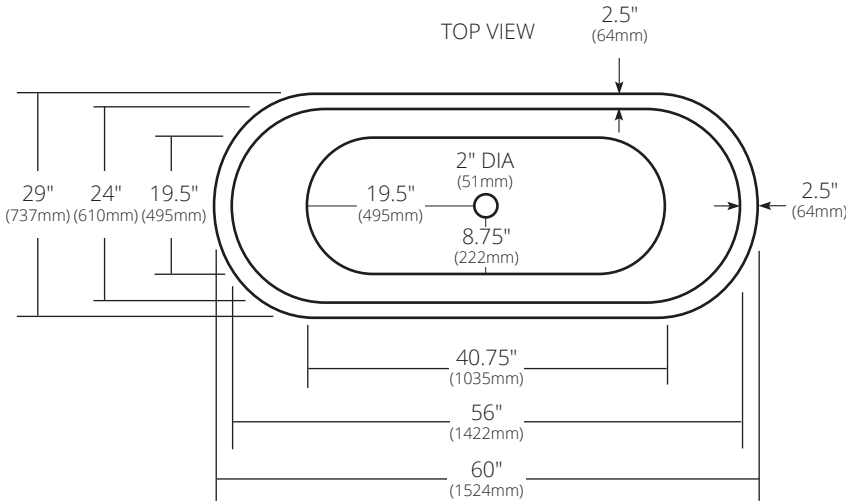

SPECIFICATIONS

60" AURORA

SIDE VIEW

END VIEW

CPS912 Antique

PRODUCT DETAILS

- 60" x 29" x 30" OD (1524mm x 737mm x 762mm)
- Hand hammered 16 gauge recycled copper
- 2" (51mm) drain opening
- 90lbs (40.8kg)

INSTALLATION

- Freestanding bathtub

COORDINATING PRODUCTS

- Trip Lever Bath Waste & Overflow: DR280
- MetalProtect™

STANDARDS COMPLIANCE

- UPC/cUPC compliant

IMPORTANT

Due to the handcrafted nature of this product, it will vary in finish, texture, hammering, and other details. Dimensions may vary up to ¼" (6mm). We strongly recommend waiting for the actual product before making any installation cuts.