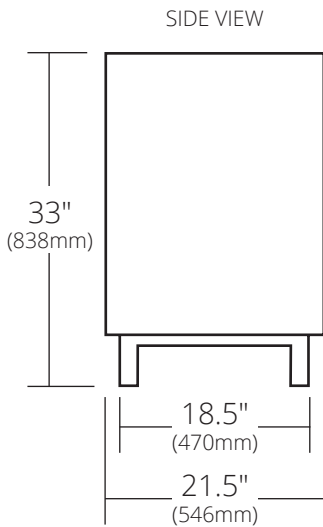

SPECIFICATIONS

**TOPANGA 48" VANITY**

Topanga Series

VNA481

**PRODUCT DETAILS**

- 48"w x 21.5"d x 33"h (1219mm x 546mm x 838mm)
- FSC® Certified Walnut
- Two soft-close doors
- Two adjustable shelves
- Three soft-close, full-extension drawers
- Low VOC water-resistant finish

**INSTALLATION**

- Freestanding vanity base

**COORDINATING PRODUCTS**

- Any Native Trails vanity top
- Combine any Native Trails sink less than 7" (178mm) deep

**IMPORTANT**

Due to the handcrafted nature of this product, it will vary in finish, texture, and other details. Dimensions may vary up to 1/4" (6mm).