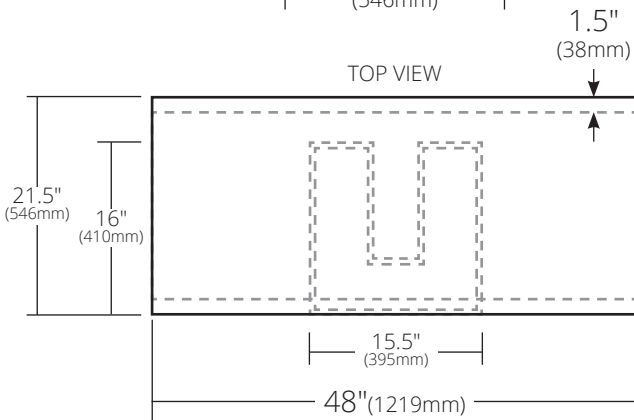

SPECIFICATIONS

**TOPANGA 48" VANITY**

Topanga Series

VNA481

**PRODUCT DETAILS**

- 48"w x 21.5"d x 33"h (1219mm x 546mm x 838mm)
- FSC® Certified Walnut
- Two soft-close doors
- Two adjustable shelves
- Three soft-close, full-extension drawers
- Low VOC water-resistant finish

**INSTALLATION**

- Freestanding vanity base

**COORDINATING PRODUCTS**

- Any Native Trails vanity top
- Combine any Native Trails sink less than 7" (178mm) deep

**IMPORTANT**

Due to the handcrafted nature of this product, it will vary in finish, texture, and other details. Dimensions may vary up to 1/4" (6mm).