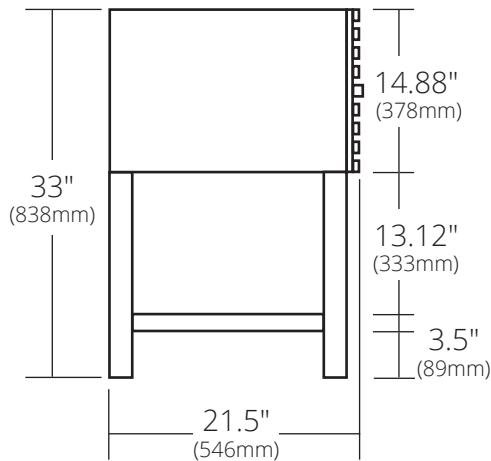

SPECIFICATIONS

WINEMAKER 36" VANITY

Winemaker Series

FRONT VIEW

SIDE VIEW

TOP VIEW

VNM361 - Cask Oak (shown)
VNM368 - Charred Oak

PRODUCT DETAILS

- 36"w x 21.5"d x 33"h (914mm x 546mm x 838mm)
- Reclaimed wine-infused oak staves
- Black steel legs
- Full-extension drawer with soft-close slides and U-channel for P-Trap
- Low VOC water-resistant finish

INSTALLATION

- Freestanding vanity base

COORDINATING PRODUCTS

- Winemaker Mirror
- Any Native Trails vanity top
- Combine with any Native Trails sink less than 7" deep

IMPORTANT

Due to the handcrafted nature of this product, it will vary in finish, texture, and other details. Dimensions may vary up to ¼" (6mm).