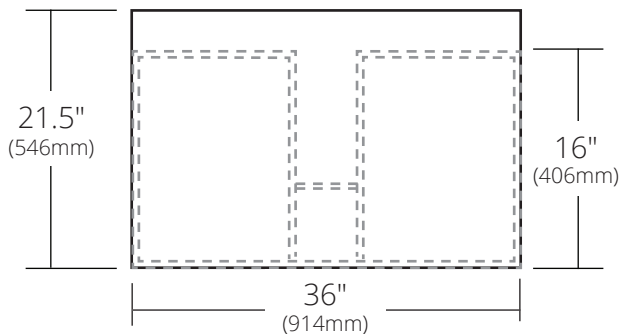

SPECIFICATIONS

WINEMAKER 36" VANITY

Winemaker Series

FRONT VIEW

SIDE VIEW

TOP VIEW

VNM361 - Cask Oak (shown)
VNM368 - Charred Oak

PRODUCT DETAILS

- 36"w x 21.5"d x 33"h (914mm x 546mm x 838mm)
- Reclaimed wine-infused oak staves
- Black steel legs
- Full-extension drawer with soft-close slides and U-channel for P-Trap
- Low VOC water-resistant finish

INSTALLATION

- Freestanding vanity base

COORDINATING PRODUCTS

- Winemaker Mirror
- Any Native Trails vanity top
- Combine with any Native Trails sink less than 7" deep

IMPORTANT

Due to the handcrafted nature of this product, it will vary in finish, texture, and other details. Dimensions may vary up to ¼" (6mm).