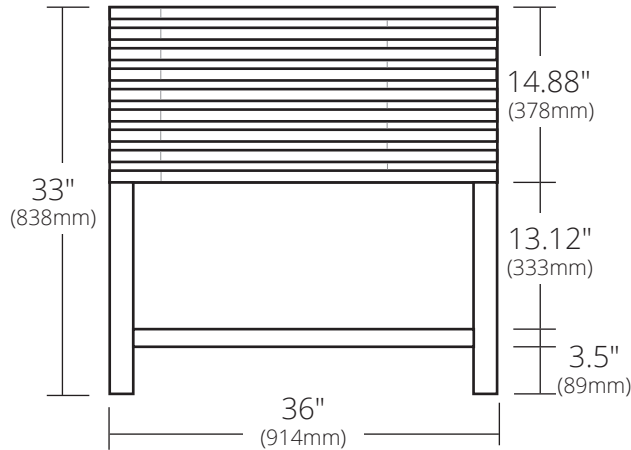

SPECIFICATIONS

WINEMAKER 36" VANITY

Winemaker Series

FRONT VIEW

SIDE VIEW

TOP VIEW

VNM361 - Cask Oak (shown)
VNM368 - Charred Oak

PRODUCT DETAILS

- 36"w x 21.5"d x 33"h (914mm x 546mm x 838mm)
- Reclaimed wine-infused oak staves
- Black steel legs
- Full-extension drawer with soft-close slides and U-channel for P-Trap
- Low VOC water-resistant finish

INSTALLATION

- Freestanding vanity base

COORDINATING PRODUCTS

- Winemaker Mirror
- Any Native Trails vanity top
- Combine with any Native Trails sink less than 7" deep

IMPORTANT

Due to the handcrafted nature of this product, it will vary in finish, texture, and other details. Dimensions may vary up to ¼" (6mm).