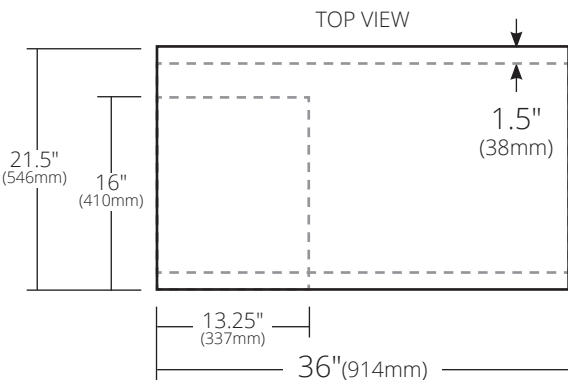

SPECIFICATIONS

TOPANGA 36" VANITY

Topanga Series

VNA361

PRODUCT DETAILS

- 36"w x 21.5"d x 33"h (914mm x 546mm x 838mm)
- FSC® Certified Walnut
- One soft-close door
- One adjustable shelf
- Three full extension, soft-close drawers
- Low VOC water-resistant finish

INSTALLATION

- Freestanding vanity base

COORDINATING PRODUCTS

- Any Native Trails vanity top
- Combine any Native Trails sink less than 7" (178mm) deep

IMPORTANT

Due to the handcrafted nature of this product, it will vary in finish, texture, and other details. Dimensions may vary up to 1/4" (6mm).