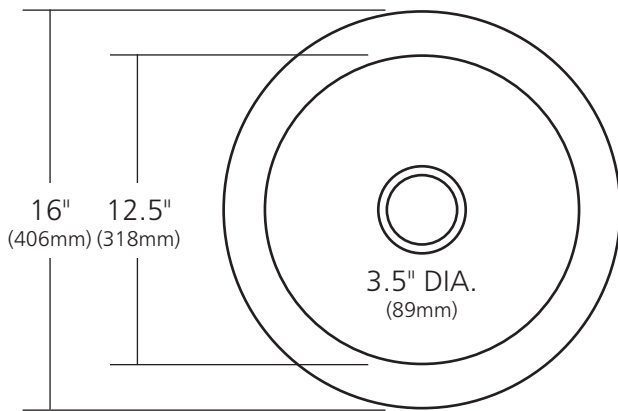

SPECIFICATIONS

POZO

NativeStone™ Collection

NSB1608-A Ash
NSB1608-S Slate
NSB1608-P Pearl

PRODUCT DETAILS

- 16" x 8" OD (406mm x 203mm)
- 12.5" x 7.25" ID (318mm x 184mm)
- 3.5" (89mm) drain opening
- Handcrafted from sustainable NativeStone™
- Sealed with impermeable nano sealer

INSTALLATION

- Drop-in

COORDINATING PRODUCTS

- Drains: DR320 or DR340
- Bottom Grid: Use GR951
- NativeStone Sealer®

STANDARDS COMPLIANCE

- UPC/cUPC compliant

IMPORTANT

Do NOT use tape or other adhesives on NativeStone® as it may remove the sealer.

Due to the handcrafted nature of this product, it will vary in finish, texture, and other details. Dimensions may vary up to 1/2" (13mm). We strongly recommend waiting for the actual product before making any installation cuts.