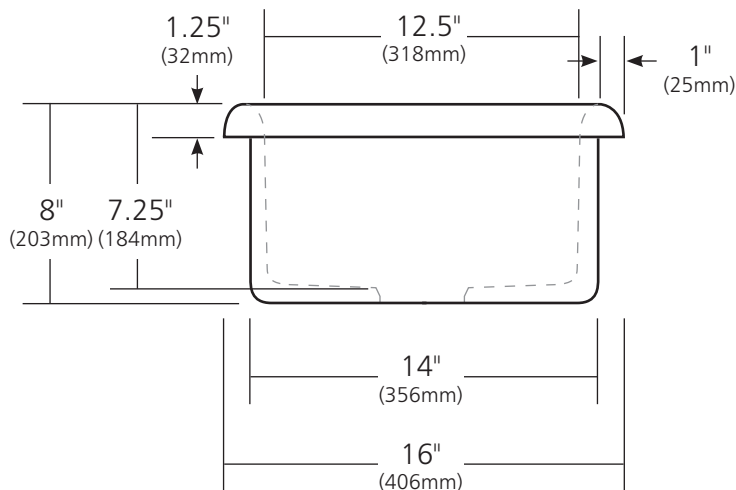

SPECIFICATIONS

POZO

NativeStone™ Collection

NSB1608-A Ash
NSB1608-S Slate
NSB1608-P Pearl

PRODUCT DETAILS

- 16" x 8" OD (406mm x 203mm)
- 12.5" x 7.25" ID (318mm x 184mm)
- 3.5" (89mm) drain opening
- Handcrafted from sustainable NativeStone™
- Sealed with impermeable nano sealer

INSTALLATION

- Drop-in

COORDINATING PRODUCTS

- Drains: DR320 or DR340
- Bottom Grid: Use GR951
- NativeStone Sealer®

STANDARDS COMPLIANCE

- UPC/cUPC compliant

IMPORTANT

Do NOT use tape or other adhesives on NativeStone® as it may remove the sealer.

Due to the handcrafted nature of this product, it will vary in finish, texture, and other details. Dimensions may vary up to 1/2" (13mm). We strongly recommend waiting for the actual product before making any installation cuts.