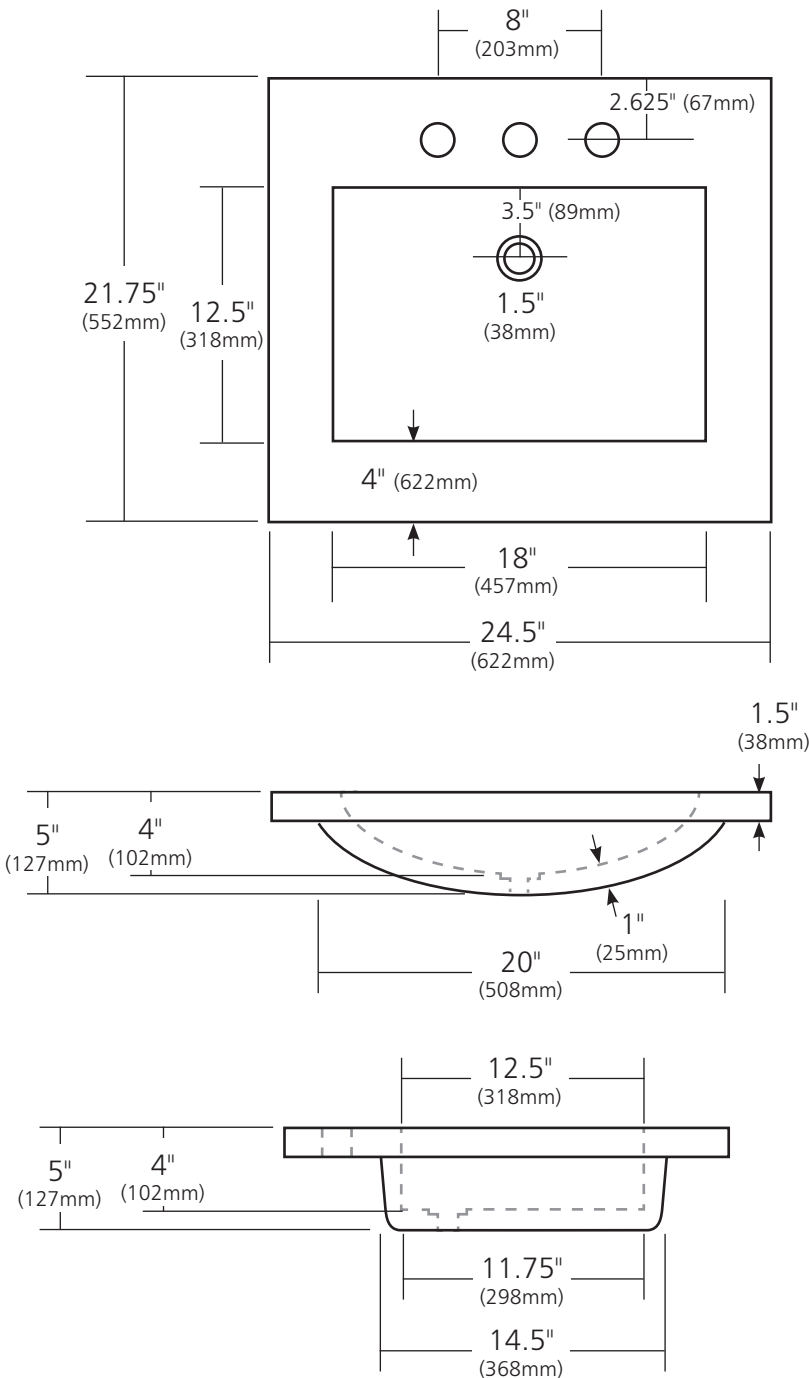

SPECIFICATIONS

24" PALOMAR VANITY TOP WITH INTEGRAL SINK

NativeStone™ Collection

NSVNT24-A Ash
NSVNT24-S Slate

PRODUCT DETAILS

- 24.5" x 21.75" x 5" OD (622mm x 552mm x 127mm)
- Basin 18" x 12.5" x 4" (457mm x 318mm x 102mm)
- 1.5" (38mm) drain opening
- Pre-drilled for 8" (203mm) faucet spread
- Handcrafted from sustainable NativeStone™
- Sealed with impermeable nano sealer

COORDINATING PRODUCTS

- Drains: DR120, DR130, DR150 or DR160
- NativeStone Sealer®

STANDARDS COMPLIANCE

- UPC/cUPC compliant
- **ADA COMPLIANT**

IMPORTANT

Do NOT use tape or other adhesives on NativeStone® as it may remove the sealer.

Due to the handcrafted nature of this product, it will vary in finish, texture, and other details. Dimensions may vary up to 1/2" (13mm).