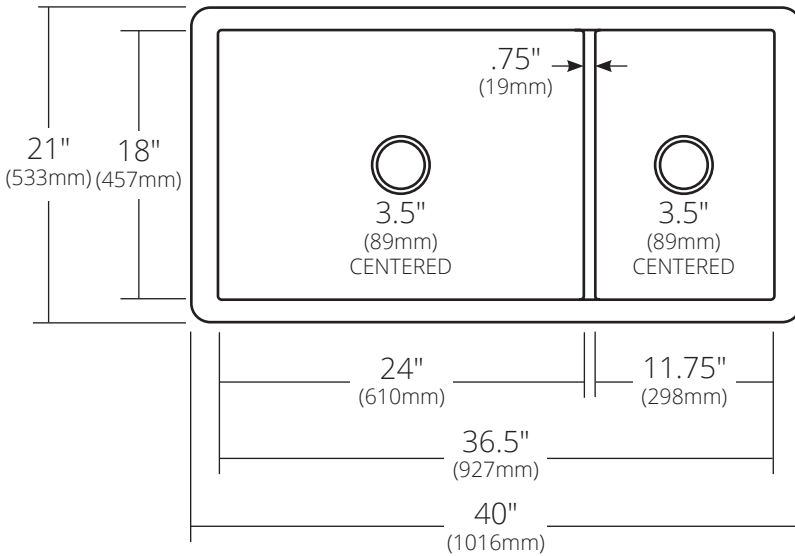

SPECIFICATIONS

COCINA DUET PRO

Cocina Series

TOP VIEW

FRONT VIEW

CPK277 Antique
CPK577 Brushed Nickel

PRODUCT DETAILS

- 40" x 21" x 10.5" OD (1016mm x 533mm x 267mm)
- Lg Basin: 24" x 18" x 10" ID (610mm x 437mm x 254mm)
- Sm Basin: 11.75" x 18" x 10" ID (298mm x 437mm x 254mm)
- Hand hammered 16 gauge recycled copper
- 3.5" (89mm) drain opening

INSTALLATION

- Undermount

COORDINATING PRODUCTS

- Drains: DR320 or DR340
- Bottom Grids: GR1710 & GR2217

STANDARDS COMPLIANCE

- UPC/cUPC compliant

IMPORTANT

Due to the handcrafted nature of this product, it will vary in finish, texture, hammering, and other details. Dimensions may vary up to 1/4" (6mm). We strongly recommend waiting for the actual product before making any installation cuts.