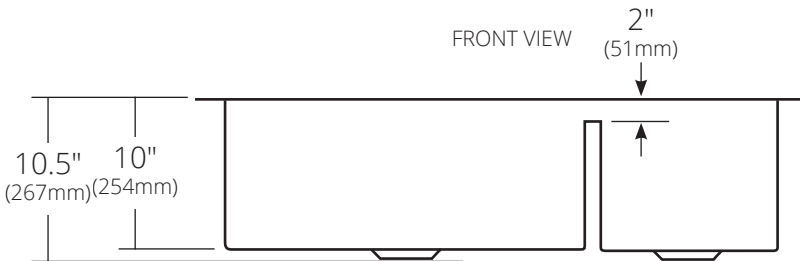

SPECIFICATIONS

COCINA DUET PRO

Cocina Series

TOP VIEW

FRONT VIEW

CPK277 Antique
CPK577 Brushed Nickel

PRODUCT DETAILS

- 40" x 21" x 10.5" OD (1016mm x 533mm x 267mm)
- Lg Basin: 24" x 18" x 10" ID (610mm x 437mm x 254mm)
- Sm Basin: 11.75" x 18" x 10" ID (298mm x 437mm x 254mm)
- Hand hammered 16 gauge recycled copper
- 3.5" (89mm) drain opening

INSTALLATION

- Undermount

COORDINATING PRODUCTS

- Drains: DR320 or DR340
- Bottom Grids: GR1710 & GR2217

STANDARDS COMPLIANCE

- UPC/cUPC compliant

IMPORTANT

Due to the handcrafted nature of this product, it will vary in finish, texture, hammering, and other details. Dimensions may vary up to 1/4" (6mm). We strongly recommend waiting for the actual product before making any installation cuts.