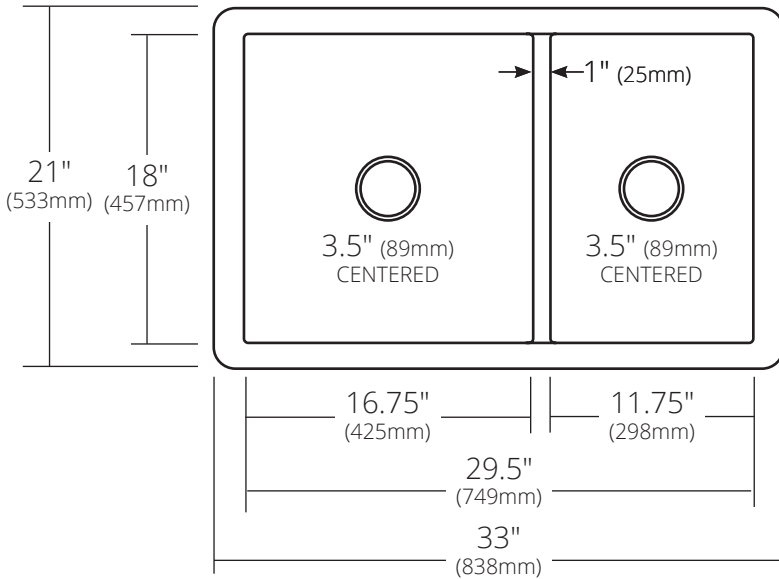

SPECIFICATIONS

COCINA DUET

Cocina Series

TOP VIEW

FRONT VIEW

SIDE VIEW

CPK275 Antique
CPK575 Brushed Nickel

PRODUCT DETAILS

- 33" x 21" x 10.5" OD (838mm x 533mm x 267mm)
- Lg Basin: 16.75" x 18" x 10" ID (425mm x 457mm x 254mm)
- Sm Basin: 11.75" x 18" x 10" ID (292mm x 406mm x 254mm)
- Hand hammered 16 gauge recycled copper
- 3.5" (89mm) drain opening

INSTALLATION

- Undermount

COORDINATING PRODUCTS

- Drains: DR320 or DR340
- Bottom Grid: GR1710 & GR1715

STANDARDS COMPLIANCE

- UPC/cUPC compliant

IMPORTANT

Due to the handcrafted nature of this product, it will vary in finish, texture, hammering, and other details. Dimensions may vary up to 1/4" (6mm). We strongly recommend waiting for the actual product before making any installation cuts.