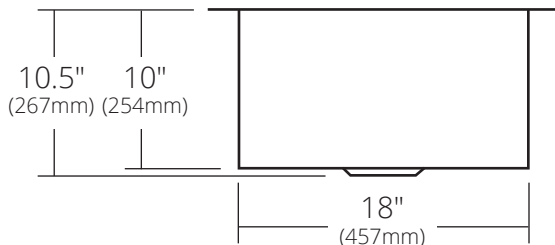

SPECIFICATIONS

COCINA DUET

Cocina Series

TOP VIEW

FRONT VIEW

SIDE VIEW

CPK275 Antique
CPK575 Brushed Nickel

PRODUCT DETAILS

- 33" x 21" x 10.5" OD (838mm x 533mm x 267mm)
- Lg Basin: 16.75" x 18" x 10" ID (425mm x 457mm x 254mm)
- Sm Basin: 11.75" x 18" x 10" ID (292mm x 406mm x 254mm)
- Hand hammered 16 gauge recycled copper
- 3.5" (89mm) drain opening

INSTALLATION

- Undermount

COORDINATING PRODUCTS

- Drains: DR320 or DR340
- Bottom Grid: GR1710 & GR1715

STANDARDS COMPLIANCE

- UPC/cUPC compliant

IMPORTANT

Due to the handcrafted nature of this product, it will vary in finish, texture, hammering, and other details. Dimensions may vary up to 1/4" (6mm). We strongly recommend waiting for the actual product before making any installation cuts.