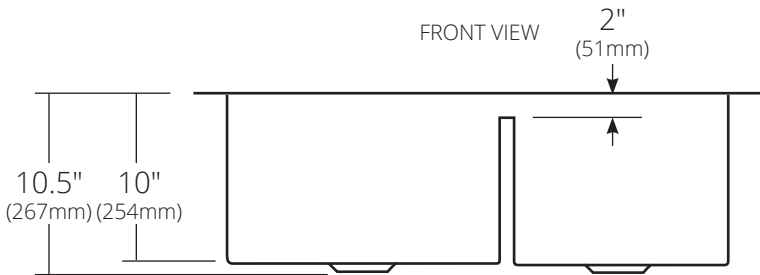

SPECIFICATIONS

COCINA DUET

Cocina Series

TOP VIEW

FRONT VIEW

SIDE VIEW

CPK275 Antique
CPK575 Brushed Nickel

PRODUCT DETAILS

- 33" x 21" x 10.5" OD (838mm x 533mm x 267mm)
- Lg Basin: 16.75" x 18" x 10" ID (425mm x 457mm x 254mm)
- Sm Basin: 11.75" x 18" x 10" ID (292mm x 406mm x 254mm)
- Hand hammered 16 gauge recycled copper
- 3.5" (89mm) drain opening

INSTALLATION

- Undermount

COORDINATING PRODUCTS

- Drains: DR320 or DR340
- Bottom Grid: GR1710 & GR1715

STANDARDS COMPLIANCE

- UPC/cUPC compliant

IMPORTANT

Due to the handcrafted nature of this product, it will vary in finish, texture, hammering, and other details. Dimensions may vary up to 1/4" (6mm). We strongly recommend waiting for the actual product before making any installation cuts.