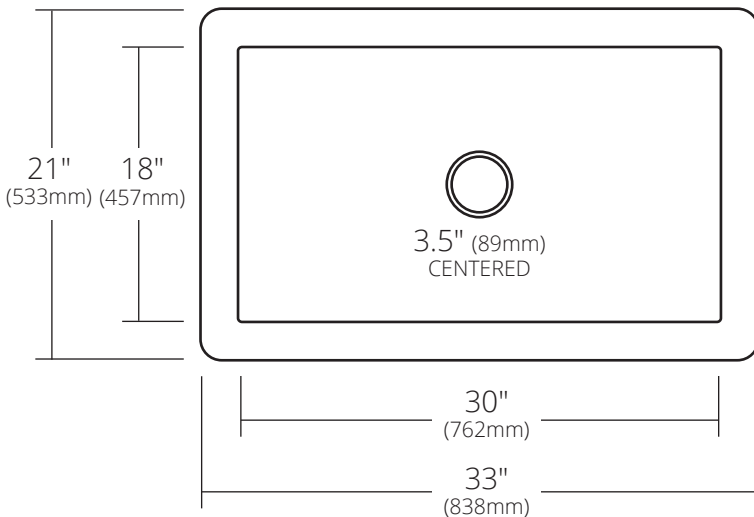

SPECIFICATIONS

COCINA 33

Cocina Series

TOP VIEW

FRONT VIEW

CPK272 Antique
CPK572 Brushed Nickel

PRODUCT DETAILS

- 33" x 21" x 10.5" OD (838mm x 533mm x 267mm)
- 30" x 18" x 10" ID (762mm x 457mm x 254mm)
- Hand hammered 16 gauge recycled copper
- 3.5" (89mm) drain opening

INSTALLATION

- Undermount

COORDINATING PRODUCTS

- Drains: DR320 or DR340
- Bottom Grid: GR2917

STANDARDS COMPLIANCE

- UPC/cUPC compliant

IMPORTANT

Due to the handcrafted nature of this product, it will vary in finish, texture, hammering, and other details. Dimensions may vary up to 1/4" (6mm). We strongly recommend waiting for the actual product before making any installation cuts.