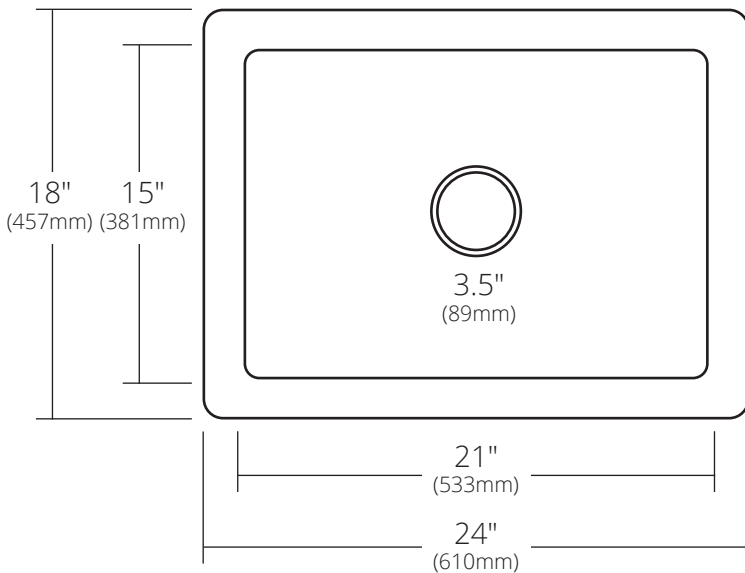

*SPECIFICATIONS*

**COCINA 24**

*Cocina Series*

TOP VIEW

SIDE VIEW

CPK279 Antique  
CPK579 Brushed Nickel

**PRODUCT DETAILS**

- 24" x 18" x 10.5" OD (610mm x 457mm x 267mm)
- 21" x 15" x 10" ID (533mm x 381mm x 254mm)
- Hand hammered 16 gauge recycled copper
- 3.5" (89mm) drain opening

**INSTALLATION**

- Undermount

**COORDINATING PRODUCTS**

- Drains: DR320 or DR340
- Bottom Grid: GR2014

**STANDARDS COMPLIANCE**

- UPC/cUPC compliant

**IMPORTANT**

Due to the handcrafted nature of this product, it will vary in finish, texture, hammering, and other details. Dimensions may vary up to 1/4" (6mm). We strongly recommend waiting for the actual product before making any installation cuts.