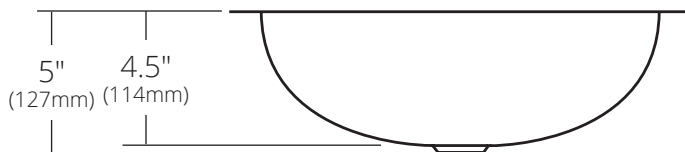

SPECIFICATIONS

**BABY CLASSIC**

TOP VIEW

SIDE VIEW

- CPS238 Antique
- CPS538 Brushed Nickel
- CPS438 Polished Copper
- CPS838 Polished Nickel

**PRODUCT DETAILS**

- 15.75" x 12" x 5" OD (400mm x 305mm x 127mm)
- 13.5" x 10" x 4.5" ID (343mm x 254mm x 114mm)
- Hand hammered 18 gauge recycled copper
- 1.5" (38mm) drain opening

Due to the handcrafted nature of this product, it will vary in finish, texture, hammering, and other details. Dimensions may vary up to 1/4" (6mm). We strongly recommend waiting for the actual product before making any installation cuts.