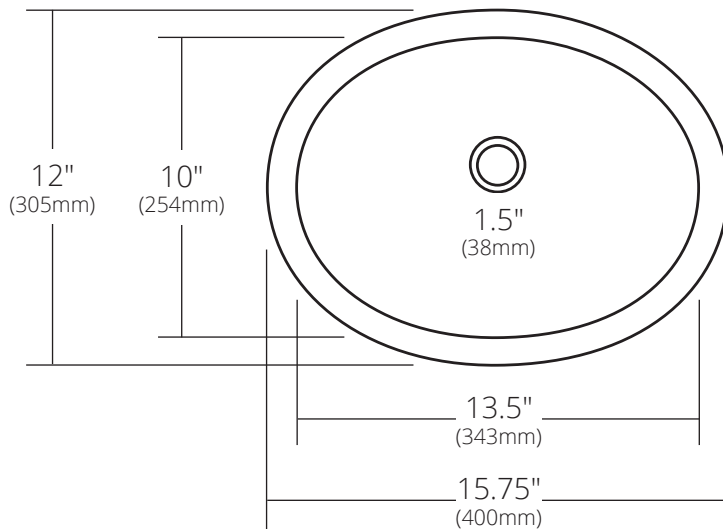

SPECIFICATIONS

**BABY CLASSIC**

TOP VIEW

SIDE VIEW

- CPS238 Antique
- CPS538 Brushed Nickel
- CPS438 Polished Copper
- CPS838 Polished Nickel

**PRODUCT DETAILS**

- 15.75" x 12" x 5" OD (400mm x 305mm x 127mm)
- 13.5" x 10" x 4.5" ID (343mm x 254mm x 114mm)
- Hand hammered 18 gauge recycled copper
- 1.5" (38mm) drain opening

Due to the handcrafted nature of this product, it will vary in finish, texture, hammering, and other details. Dimensions may vary up to 1/4" (6mm). We strongly recommend waiting for the actual product before making any installation cuts.