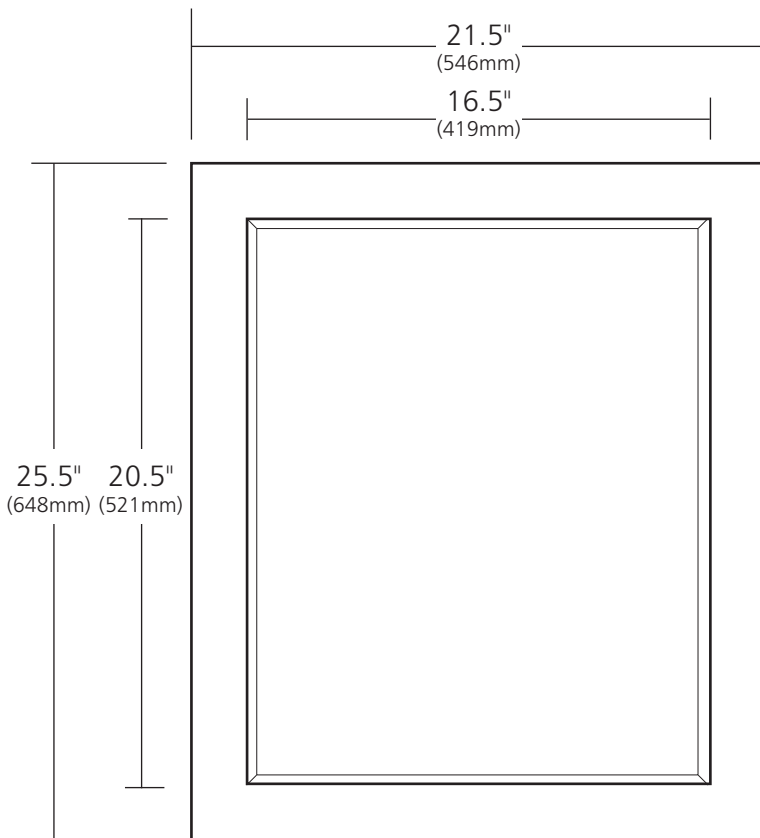

SPECIFICATIONS

AMERICANA SMALL MIRROR

Americana Collection

- MR251 - Chestnut
- MR250 - Whitewash
- MR258 - Anvil
- MR259 - Driftwood

PRODUCT DETAILS

- 21.5" x 25.5" (546mm x 648mm)
- Reclaimed wood
- Beveled Glass
- Hand rubbed finish

INSTALLATION

- Vertical or Horizontal
- French Cleat included for easy installation

COORDINATING PRODUCTS

- Americana Vanity, Cabinet, Cubby and Hutch

IMPORTANT

Due to the handcrafted nature of this product, it will vary in finish, texture, and other details. Dimensions may vary up to 1/2" (13mm).