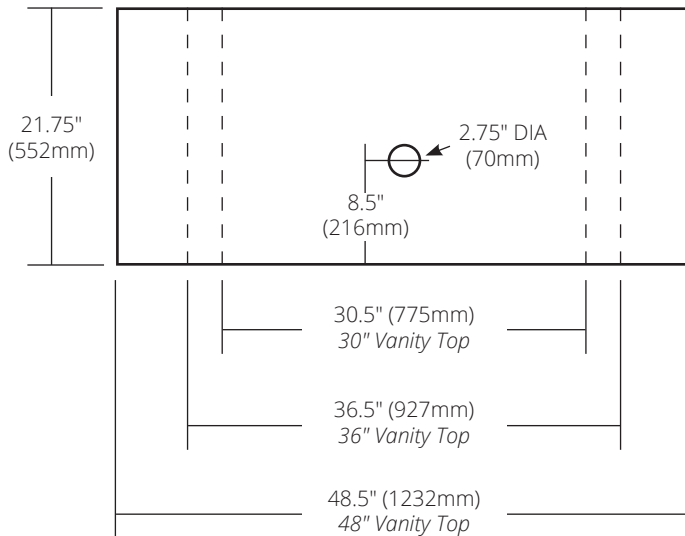

SPECIFICATIONS

NATIVESTONE® VANITY TOP
ALL SIZES - VESSEL WITH NO FAUCET HOLE

NativeStone® Collection

TOP VIEW

30" Vanity Top

30.5"w x 21.75"d x 1.18"h (775mm x 552mm x 30mm)

- NSV30-AV Ash
- NSV30-SV Slate
- NSV30-PV Pearl
- NSV30-EV Earth

36" Vanity Top

36.5"w x 21.75"d x 1.18"h (927mm x 552mm x 30mm)

- NSV36-AV Ash
- NSV36-SV Slate
- NSV36-PV Pearl
- NSV36-EV Earth

48" Vanity Top

48.5"w x 21.75"d x 1.18"h (1232mm x 552mm x 30mm)

- NSV48-AV Ash
- NSV48-SV Slate
- NSV48-PV Pearl
- NSV48-EV Earth

IMPORTANT

DO NOT use tape or other adhesives on NativeStone as it may remove the sealer. Due to the handcrafted nature of this product, it will vary in finish, texture, and other details. Dimensions may vary up to .25" (6mm).