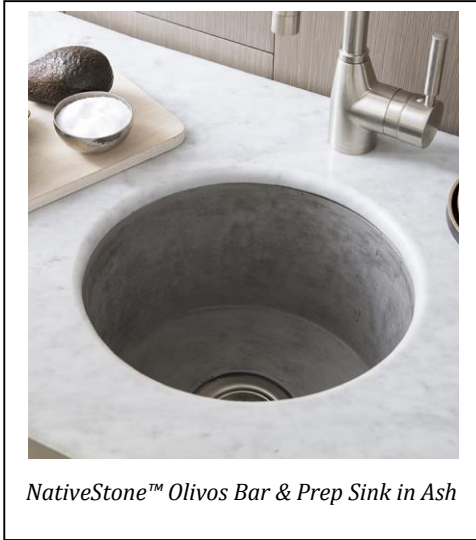

The new products to the NativeStone Collection include:

Palomar Vanity Top with Integral Sink

Finishes: Ash, Slate

Dimensions:

- 24": 24.5" x 21.75" x 5"
- 30": 30.5" x 21.75" x 5"
- 36": 36.5" x 21.75" x 5"
- Basin Dimensions: 16" x 12" x 4"

*NativeStone™ Palomar Vanity Top
with Integral Sink in Slate*

Olivos Bar & Prep Sink

Finishes: Ash, Slate, Pearl

Dimensions:

- Outer Dimensions: 16" x 8.25"
- Inner Dimensions: 12.5" x 7.25"
- 3.5" drain opening

Installation: Undermount or Drop-in

Malibu Bar Sink

Finishes: Ash, Slate, Pearl

Dimensions:

- Outer Dimensions: 14" x 7"
- Inner Dimensions: 11" x 6.25"
- 2" drain opening

Installation: Undermount or Drop-in