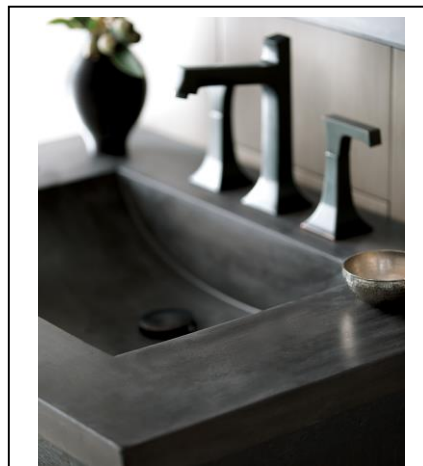

SAN LUIS OBISPO, Calif. (March 2, 2015) – [Native Trails](http://www.nativetrails.com), the eco-chic California company known the world over for its luxury, artisan-made kitchen and bath products, is expanding its revolutionary NativeStone™ Collection for 2015 with four new sinks and vanity tops. The new products – available in June –include: [Palomar Vanity Top with Integral Sink](#), [Olivos Bar & Prep Sink](#), [Malibu Bar Sink](#) and [Cabrillo Bath Sink](#). The entire NativeStone collection, which includes sustainable concrete kitchen, bar/prep and bathroom sinks, made its debut in 2014. It is the company’s most affordable kitchen and bath product line to date.

“NativeStone has been an huge hit with showrooms, interior designers and homeowners alike, which is why we’ve expanded the collection to include even more unique, eco-friendly pieces,” said Naomi Neilson Howard, founder and CEO of Native Trails. “NativeStone sinks and vanity tops capture what customers today want – function and form. With NativeStone, we’ve really enjoyed working with our extraordinarily skilled artisans to create a product that is not only exceptionally functional and built to perform, but is also “wows” on an aesthetic level and brings an earthy type of beauty to any kitchen, bar or bath space.”

The new products to the NativeStone Collection include:

Palomar Vanity Top with Integral Sink

Finishes: Ash, Slate

Dimensions:

- 24": 24.5" x 21.75" x 5"
- 30": 30.5" x 21.75" x 5"
- 36": 36.5" x 21.75" x 5"
- Basin Dimensions: 16" x 12" x 4"

*NativeStone™ Palomar Vanity Top
with Integral Sink in Slate*

Olivos Bar & Prep Sink

Finishes: Ash, Slate, Pearl

Dimensions:

- Outer Dimensions: 16" x 8.25"
- Inner Dimensions: 12.5" x 7.25"
- 3.5" drain opening