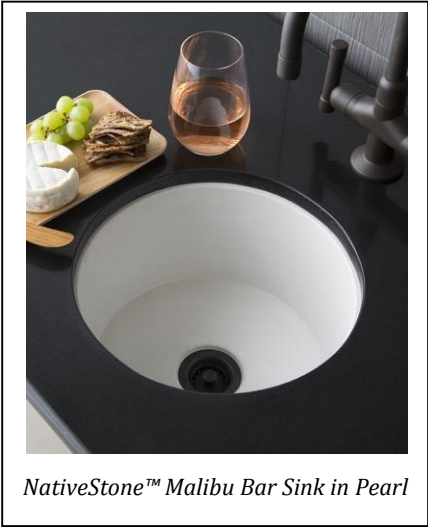

*NativeStone™ Palomar Vanity Top
with Integral Sink in Slate*

Olivos Bar & Prep Sink

Finishes: Ash, Slate, Pearl

Dimensions:

- Outer Dimensions: 16" x 8.25"
- Inner Dimensions: 12.5" x 7.25"
- 3.5" drain opening

Installation: Undermount or Drop-in

Malibu Bar Sink

Finishes: Ash, Slate, Pearl

Dimensions:

- Outer Dimensions: 14" x 7"
- Inner Dimensions: 11" x 6.25"
- 2" drain opening

Installation: Undermount or Drop-in

Cabrillo Bath Sink

Finishes: Ash, Slate, Pearl

Dimensions:

- Outer Dimensions: 20.625" x 14.625" x 5"
- Inner Dimensions: 18" x 12" x 4.5"

Installation: Undermount or Drop-in

To view this and other Native Trails collections, please visit www.nativetrails.net.

About Native Trails

[Native Trails](http://www.nativetrails.net) is the premier source for luxury functional art in the kitchen, bath and home. Offering inspired design, Native Trails is best known for hand-hammered, recycled copper sinks and bathtubs. Its artisan-made product lines have grown to include groundbreaking NativeStone™ concrete sinks, vanities made of reclaimed and FSC-certified woods, range hoods, furniture and a range of home lifestyle products.