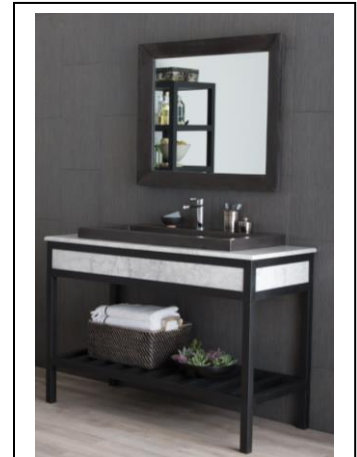

## Native Trails Unveils Carrara Marble Inset Cuzco Vanities at IDS Toronto in Booth #024

*Other releases include additional handcrafted NativeStone™ products and new copper trough collection*

**January 21, 2015 - SAN LUIS OBISPO, CALIF.** – Native Trails, the eco-chic California company known the world over for its magnificent artisan-made kitchen and bath products, will feature new products, including a Carrara marble inset bathroom vanity added to its Cuzco vanity line, a new NativeStone sink design, a copper trough sink from an entirely new collection and a new finish of the popular Bordeaux Wall Mount vanity at this year's Interior Design Show (IDS) in Toronto (booth #024) Jan. 22-25, 2015.

### Cuzco Collection

The Cuzco Collection showcased at IDS includes vanities and complementary mirrors. Vanities are made of forged iron, with insets in multiple finishes, including hammered copper, brushed nickel, and new for 2015, Carrara marble. On trend with today's larger master baths, Cuzco vanities come in widths up to 72", becoming a beautiful focal point in the home. Both the 60" and 72" vanities feature two push-to-open drawers.

### Bordeaux Wall Mount Collection

Native Trails adds a new finish for its award-winning Bordeaux Wall Mount, Anvil. American-built, the Bordeaux wall mount reincarnates an authentic piece of California's wine country and repurposes it into a beautifully functional wine barrel for a bathroom vanity or wetbar.