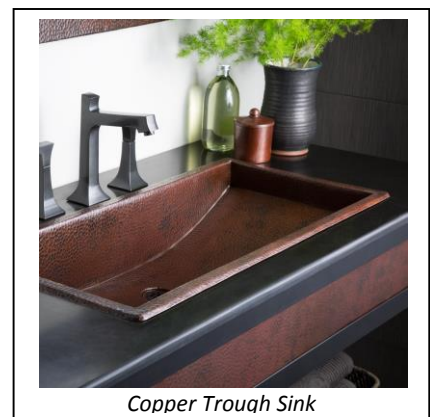

Copper Trough Sink