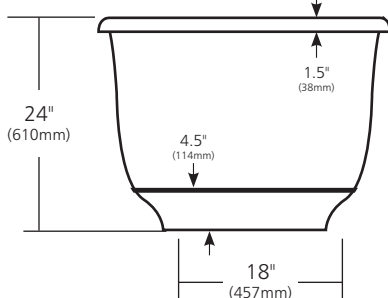

SPECIFICATIONS

SANTORINI

TOP VIEW

Polished Copper

- CPS942 Antique
- CPS944 Polished Copper
- CPS945 Brushed Nickel

PRODUCT DETAILS

- 66" x 32.5" x 24" OD (1676mm x 826mm x 610mm)
- Hand hammered 16 gauge recycled copper
- 2" (51mm) drain opening
- Dimensions are not exact and may vary $\pm 1/2"$ (13mm)
- 100lbs (45.3kg)

*This product may be customized.
See nativetrails.net/customization for details.*

SIDE VIEW

INSTALLATION

- Freestanding bathtub

COORDINATING PRODUCTS

- Push-to-Seal Bath Waste & Overflow: DR290
- MetalProtect™

SIDE VIEW

STANDARDS COMPLIANCE

- UPC/cUPC compliant

IMPORTANT

Due to the handcrafted nature of this product, it will vary in finish, texture, hammering, and other details. Dimensions may vary up to .5" (13mm). We strongly recommend waiting for the actual product before making any installation cuts.