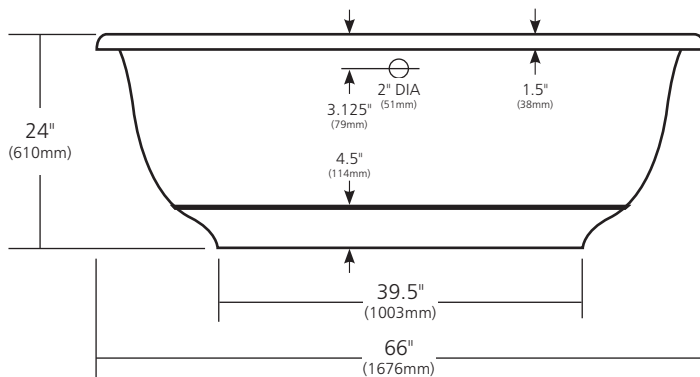

SPECIFICATIONS

SANTORINI

TOP VIEW

Polished Copper

- CPS942 Antique
- CPS944 Polished Copper
- CPS945 Brushed Nickel

PRODUCT DETAILS

- 66" x 32.5" x 24" OD (1676mm x 826mm x 610mm)
- Hand hammered 16 gauge recycled copper
- 2" (51mm) drain opening
- Dimensions are not exact and may vary $\pm 1/2"$ (13mm)
- 100lbs (45.3kg)

*This product may be customized.
See nativetrails.net/customization for details.*

SIDE VIEW

INSTALLATION

- Freestanding bathtub

COORDINATING PRODUCTS

- Push-to-Seal Bath Waste & Overflow: DR290
- MetalProtect™

SIDE VIEW

STANDARDS COMPLIANCE

- UPC/cUPC compliant

IMPORTANT

Due to the handcrafted nature of this product, it will vary in finish, texture, hammering, and other details. Dimensions may vary up to .5" (13mm). We strongly recommend waiting for the actual product before making any installation cuts.