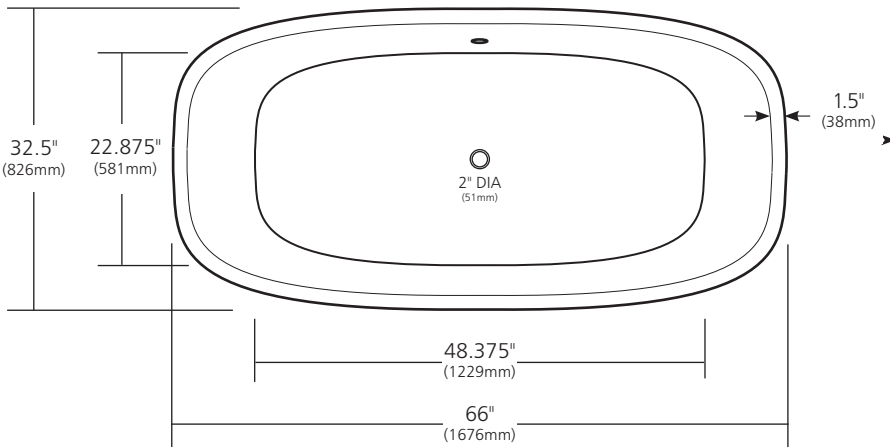

SPECIFICATIONS

SANTORINI

TOP VIEW

Polished Copper

- CPS942 Antique
- CPS944 Polished Copper
- CPS945 Brushed Nickel

PRODUCT DETAILS

- 66" x 32.5" x 24" OD (1676mm x 826mm x 610mm)
- Hand hammered 16 gauge recycled copper
- 2" (51mm) drain opening
- Dimensions are not exact and may vary $\pm 1/2"$ (13mm)
- 100lbs (45.3kg)

*This product may be customized.
See nativetrails.net/customization for details.*

SIDE VIEW

INSTALLATION

- Freestanding bathtub

COORDINATING PRODUCTS

- Push-to-Seal Bath Waste & Overflow: DR290
- MetalProtect™

SIDE VIEW

STANDARDS COMPLIANCE

- UPC/cUPC compliant

IMPORTANT

Due to the handcrafted nature of this product, it will vary in finish, texture, hammering, and other details. Dimensions may vary up to .5" (13mm). We strongly recommend waiting for the actual product before making any installation cuts.