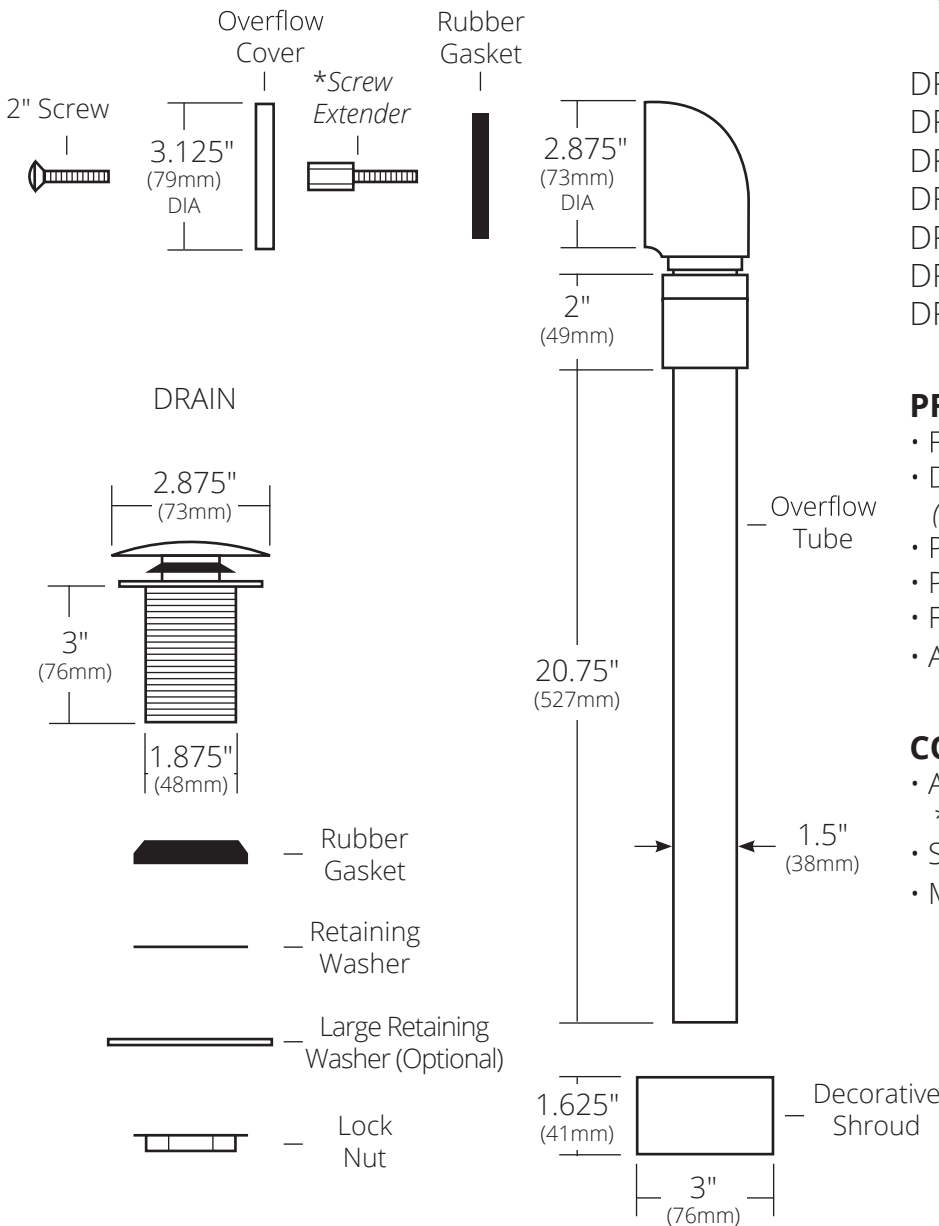

SPECIFICATIONS

**PUSH TO SEAL BATH WASTE & OVERFLOW**

Bathtub

OVERFLOW SIDE VIEW  
Cover Assembly

- DR290-CH Chrome
- DR290-BN Brushed Nickel
- DR290-ORB Oil Rubbed Bronze
- DR290-PN Polished Nickel
- DR290-PC Polished Copper
- DR290-MB Matte Black
- DR290-BG Brushed Gold

**PRODUCT DETAILS**

- For use with sub-floor tub waste connections
- Drain & overflow perfect for thick walled tubs (up to 3.5" thick)
- Pivoting head ensures snug fit
- Push to seal drain
- Fully plated
- Additional large retaining washer

**COORDINATING PRODUCTS**

- Avalon 72 and Avalon 62
- \*Screw Extender for Avalon tubs only*
- Santorini
- Mendocino