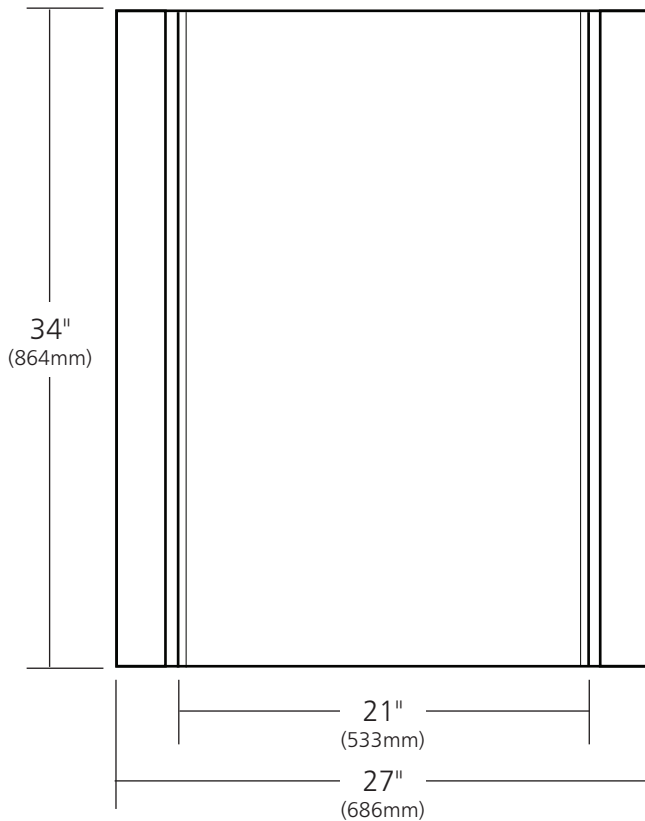

SPECIFICATIONS

HARMONY MIRROR

Renewal Series

MR271- Caramel Bamboo

PRODUCT DETAILS

- 27" x 34" OD (686mm x 884mm)
- FSC* certified Bamboo
- Beveled glass

COORDINATING PRODUCTS

- Harmony Vanity
- Sumatra Vanity

INSTALLATION

- Vertical or horizontal
- French cleat included for easy installation

IMPORTANT

Due to the handcrafted nature of this product, it will vary in finish, texture, and other details. Dimensions may vary up to 1/2" (13mm).