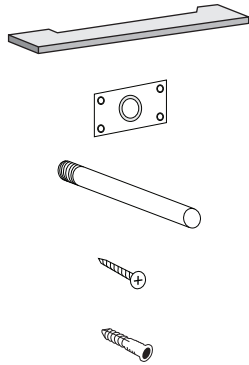

Materials Included:

- Solace Mirror Shelf
- (2) Mounting Plates
- (2) Supporting Pins
- (8) Screws
- (8) Drywall Anchors

Tools Needed:

- Cordless Drill
- 3/8" Drill Bit
- Philips Bit
- Ruler
- Level