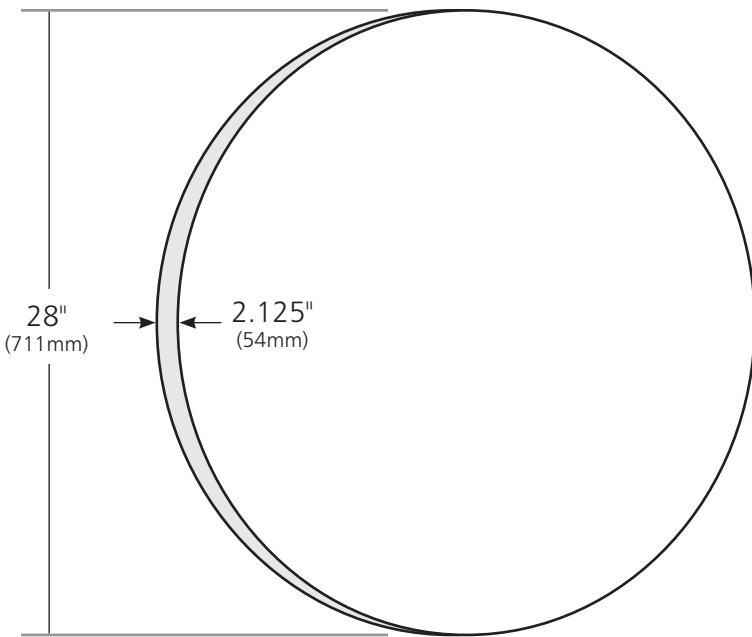

SPECIFICATIONS

SOLACE 28" MIRROR

Renewal Series

- MR281- Caramel Bamboo Mirror
- MR282- Woven Strand Bamboo Mirror
- MSH281- Caramel Bamboo Shelf
- MSH282- Woven Strand Bamboo Shelf

PRODUCT DETAILS

Solace Mirror

- 28" diameter (711mm)
- FSC* certified Bamboo

Solace Shelf

- 34" x 6.5" OD (864mm x 165mm)
- FSC* certified Bamboo

INSTALLATION

Solace Mirror

- Wall mounted
- French cleat included for easy installation

Solace Shelf

- Wall mounted
- Includes two wall anchors

COORDINATING PRODUCTS

- *Shelf and mirror are sold separately*

IMPORTANT

Due to the handcrafted nature of this product, it will vary in finish, texture, and other details. Dimensions may vary up to 1/2" (13mm).