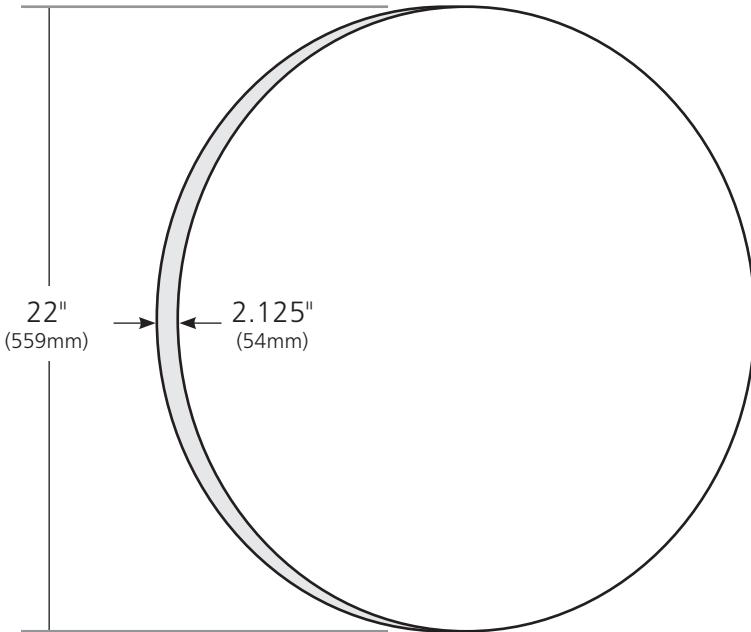

SPECIFICATIONS

SOLACE 22" MIRROR

Renewal Series

MR222- Woven Strand Bamboo Mirror
MSH222- Woven Strand Bamboo Shelf

PRODUCT DETAILS

Solace Mirror

- 22" diameter (559mm)
- FSC* certified Bamboo

Solace Shelf

- 25" x 6.5" OD (635mm x 165mm)
- FSC* certified Bamboo

INSTALLATION

Solace Mirror

- Wall mounted
- French cleat included for easy installation

Solace Shelf

- Wall mounted
- Includes two wall anchors

COORDINATING PRODUCTS

- *Shelf and mirror are sold separately*

IMPORTANT

Due to the handcrafted nature of this product, it will vary in finish, texture, and other details. Dimensions may vary up to 1/2" (13mm).

* Forest Stewardship Council