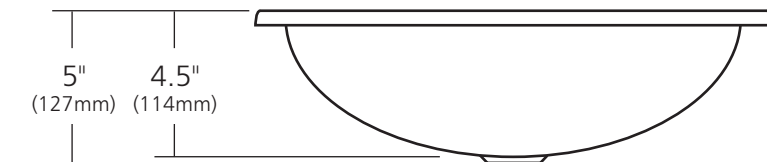

SPECIFICATIONS

**ROLLED BABY CLASSIC**

CPS239- Antique  
CPS539- Brushed Nickel

**PRODUCT DETAILS**

- 15.5" x 12" x 5" OD (394mm x 305mm x 127mm)
- 13.5" x 10" x 4.5" ID (343mm x 254mm x 114mm)
- Hand hammered 18 gauge recycled copper
- 1.5" (38mm) drain opening
- Dimensions are not exact and may vary  $\pm 1/2"$  (13mm)

**STANDARDS COMPLIANCE**

- UPC/cUPC compliant
- **ADA** COMPLIANT

**IMPORTANT**

Due to the handcrafted nature of this product, it will vary in finish, texture, hammering, and other details. Dimensions may vary up to 1/2" (13mm). We strongly recommend waiting for the actual product before making any installation cuts.