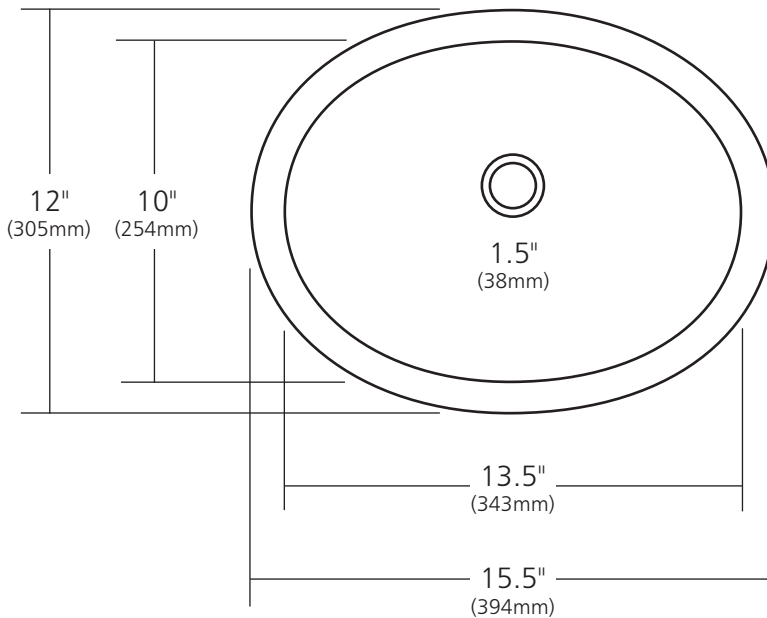

SPECIFICATIONS

**ROLLED BABY CLASSIC**

CPS239- Antique  
CPS539- Brushed Nickel

**PRODUCT DETAILS**

- 15.5" x 12" x 5" OD (394mm x 305mm x 127mm)
- 13.5" x 10" x 4.5" ID (343mm x 254mm x 114mm)
- Hand hammered 18 gauge recycled copper
- 1.5" (38mm) drain opening
- Dimensions are not exact and may vary  $\pm 1/2"$  (13mm)

**STANDARDS COMPLIANCE**

- UPC/cUPC compliant
- **ADA** COMPLIANT

**IMPORTANT**

Due to the handcrafted nature of this product, it will vary in finish, texture, hammering, and other details. Dimensions may vary up to 1/2" (13mm). We strongly recommend waiting for the actual product before making any installation cuts.