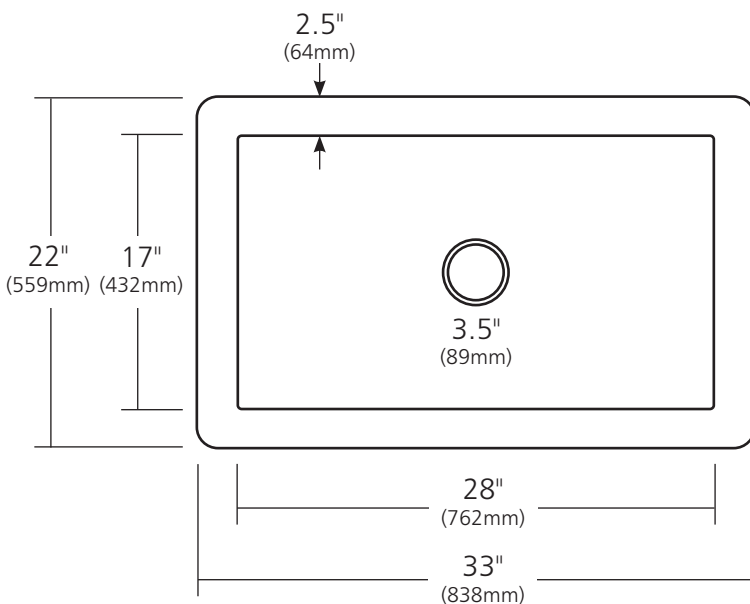

SPECIFICATIONS

COCINA 33

Cocina Series

CPS272- Antique
CPS572- Brushed Nickel

PRODUCT DETAILS

- 33" x 22" x 10.5" OD (838mm x 559mm x 267mm)
- 28" x 17" x 10" ID (711mm x 432mm x 254mm)
- Hand hammered 16 gauge recycled copper
- 3.5" (89mm) drain opening
- Dimensions are not exact and may vary $\pm 1/2"$ (13mm)

*This product may be customized.
See nativetrails.net/customization for details.*

INSTALLATION

- Undermount

COORDINATING PRODUCTS

- Drains: DR320 or DR340
- Bottom Grid: GR972

STANDARDS COMPLIANCE

- UPC/cUPC compliant

IMPORTANT

Due to the handcrafted nature of this product, it will vary in finish, texture, hammering, and other details. Dimensions may vary up to $1/2"$ (13mm). We strongly recommend waiting for the actual product before making any installation cuts.