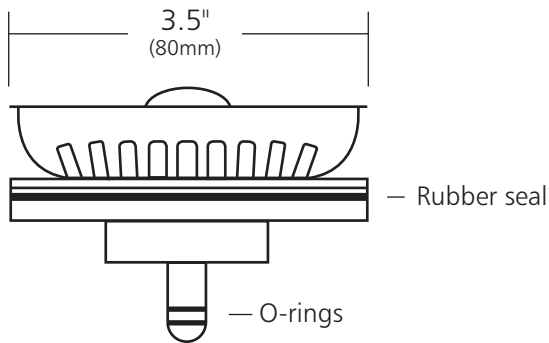

SPECIFICATIONS

**3.5" BASKET STRAINER
WITH DISPOSER TRIM**

Kitchen / Bar & Prep

- DR340-BN Brushed Nickel
- DR340-CH Chrome
- DR340-ORB Oil Rubbed Bronze
- DR340-PC Polished Copper
- DR340-PN Polished Nickel
- DR340-SC Solid Copper
- DR340-WC Weathered Copper

PRODUCT DETAILS

- Fits 3.5" (89mm) drain opening
- Features center post with double o-ring construction for tight seal and durability
- Fits most ISE type disposer units with 3.375" (86mm) I.D.

COORDINATING PRODUCTS

- Kitchen or Bar & Prep basin with 3.5" (89mm) drain opening
- Matching Basket Strainer: DR320