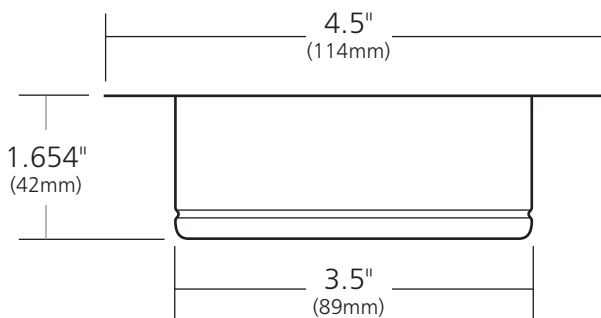

SPECIFICATIONS

**3.5" BASKET STRAINER
WITH DISPOSER TRIM**

Kitchen / Bar & Prep

- DR340-BN Brushed Nickel
- DR340-CH Chrome
- DR340-ORB Oil Rubbed Bronze
- DR340-PC Polished Copper
- DR340-PN Polished Nickel
- DR340-SC Solid Copper
- DR340-WC Weathered Copper

PRODUCT DETAILS

- Fits 3.5" (89mm) drain opening
- Features center post with double o-ring construction for tight seal and durability
- Fits most ISE type disposer units with 3.375" (86mm) I.D.

COORDINATING PRODUCTS

- Kitchen or Bar & Prep basin with 3.5" (89mm) drain opening
- Matching Basket Strainer: DR320