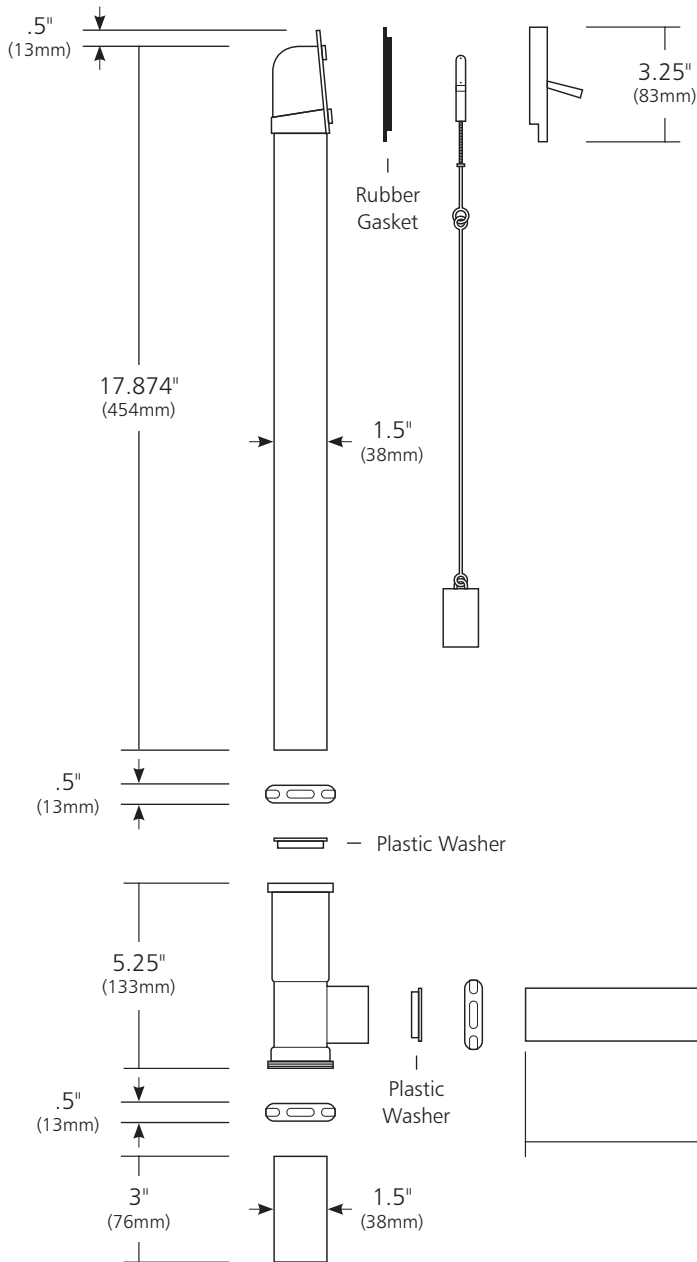

*SPECIFICATIONS*

**TRIP LEVER BATH  
WASTE & OVERFLOW**

*Bathtub*

DR300-BN Brushed Nickel  
DR300-ORB Oil Rubbed Bronze

**PRODUCT DETAILS**

- Features brass waste shoe with extended tube
- Fully plated for exposed plumbing

**COORDINATING PRODUCTS**

- Use for single walled tubs (Aurora, etc.)