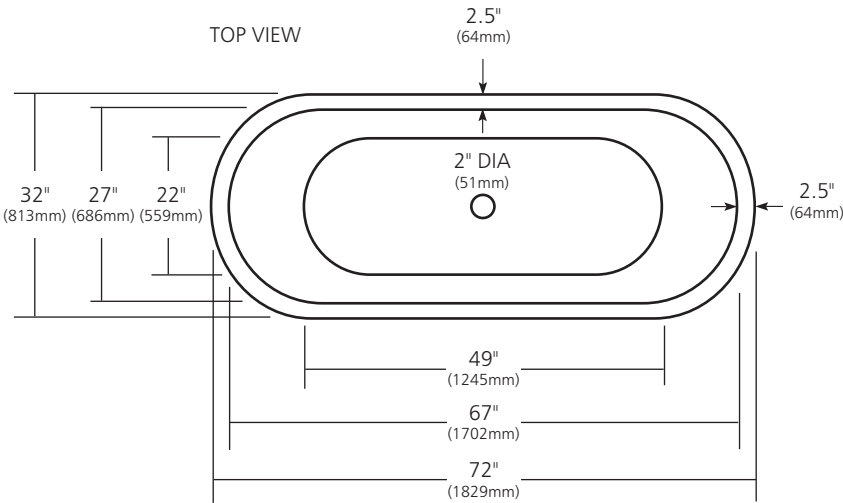

SPECIFICATIONS

72" AURORA

CPS902- Antique
CPS905- Brushed Nickel

PRODUCT DETAILS

- 72" x 32" x 32" OD (1829mm x 813mm x 813mm)
- Hand hammered 16 gauge recycled copper
- 2" (51mm) drain opening
- Dimensions are not exact and may vary $\pm 1/2"$ (13mm)
- 122lbs (55.3kg)

*This product may be customized.
See nativetrails.net/customization for details.*

INSTALLATION

- Freestanding bathtub

COORDINATING PRODUCTS

- Trip Lever Bath Waste & Overflow: DR280
- MetalProtect™

STANDARDS COMPLIANCE

- UPC/cUPC compliant

END VIEW

IMPORTANT

Due to the handcrafted nature of this product, it will vary in finish, texture, hammering, and other details. Dimensions may vary up to 1/2" (13mm). We strongly recommend waiting for the actual product before making any installation cuts.