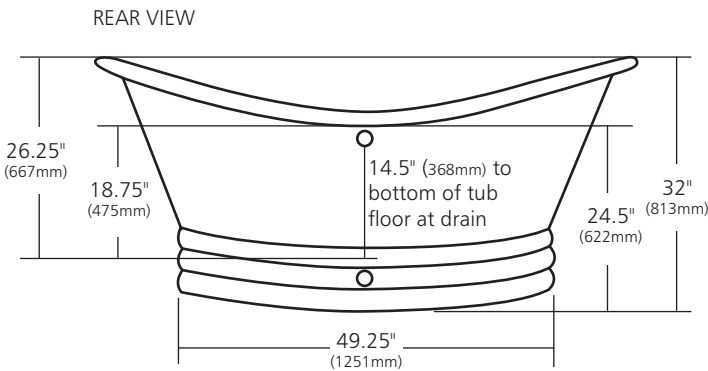

SPECIFICATIONS

72" AURORA

CPS902- Antique
CPS905- Brushed Nickel

PRODUCT DETAILS

- 72" x 32" x 32" OD (1829mm x 813mm x 813mm)
- Hand hammered 16 gauge recycled copper
- 2" (51mm) drain opening
- Dimensions are not exact and may vary $\pm 1/2"$ (13mm)
- 122lbs (55.3kg)

*This product may be customized.
See nativetrails.net/customization for details.*

INSTALLATION

- Freestanding bathtub

COORDINATING PRODUCTS

- Trip Lever Bath Waste & Overflow: DR280
- MetalProtect™

STANDARDS COMPLIANCE

- UPC/cUPC compliant

END VIEW

IMPORTANT

Due to the handcrafted nature of this product, it will vary in finish, texture, hammering, and other details. Dimensions may vary up to 1/2" (13mm). We strongly recommend waiting for the actual product before making any installation cuts.