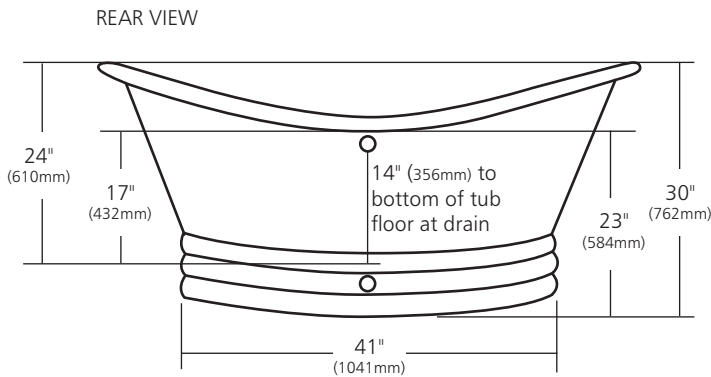

SPECIFICATIONS

60" AURORA

CPS912- Antique
CPS915- Brushed Nickel

PRODUCT DETAILS

- 60" x 29" x 30" OD (1524mm x 737mm x 762mm)
- Hand hammered 16 gauge recycled copper
- 2" (51mm) drain opening
- Dimensions are not exact and may vary $\pm 1/2"$ (13mm)
- 90lbs (40.8kg)

*This product may be customized.
See nativetrails.net/customization for details.*

INSTALLATION

- Freestanding bathtub

COORDINATING PRODUCTS

- Trip Lever Bath Waste & Overflow: DR280
- MetalProtect™

END VIEW

STANDARDS COMPLIANCE

- UPC/cUPC compliant

IMPORTANT

Due to the handcrafted nature of this product, it will vary in finish, texture, hammering, and other details. Dimensions may vary up to 1/2" (13mm). We strongly recommend waiting for the actual product before making any installation cuts.