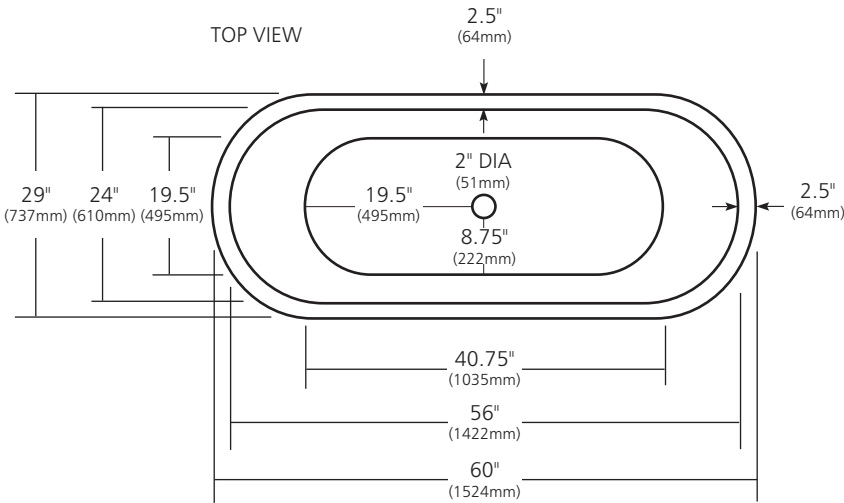

SPECIFICATIONS

60" AURORA

CPS912- Antique
CPS915- Brushed Nickel

PRODUCT DETAILS

- 60" x 29" x 30" OD (1524mm x 737mm x 762mm)
- Hand hammered 16 gauge recycled copper
- 2" (51mm) drain opening
- Dimensions are not exact and may vary $\pm 1/2"$ (13mm)
- 90lbs (40.8kg)

*This product may be customized.
See nativetrails.net/customization for details.*

INSTALLATION

- Freestanding bathtub

COORDINATING PRODUCTS

- Trip Lever Bath Waste & Overflow: DR280
- MetalProtect™

END VIEW

STANDARDS COMPLIANCE

- UPC/cUPC compliant

IMPORTANT

Due to the handcrafted nature of this product, it will vary in finish, texture, hammering, and other details. Dimensions may vary up to 1/2" (13mm). We strongly recommend waiting for the actual product before making any installation cuts.